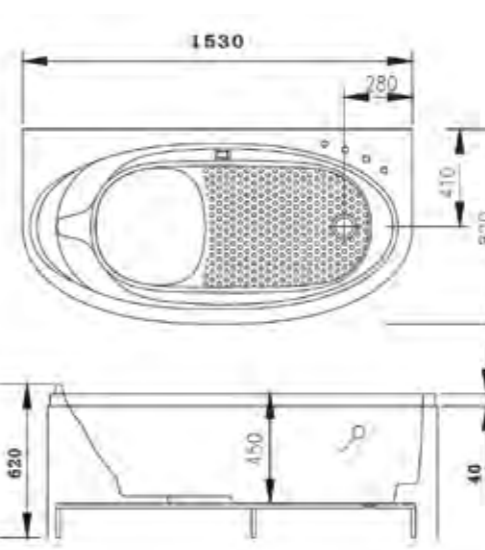

LB-385-LM-0A

Massage series skirt cylinder

Size: 1500x780x600mm

1600x780x600mm

1700x780x600mm

Acrylic drop in Bathtub

Color: White

Optional: left and right direction / massage cylinder

LB-318-LM-0A

Massage series skirt cylinder

Size: 1530x820x620mm

1630x820x620mm

1730x820x620mm

Acrylic drop in Bathtub

Color: White

Optional: left and right direction / massage cylinder

LB-307-LM-0A

Skirt cylinder

Size: 1610x760x590mm

Acrylic drop in Bathtub

Color: White

Optional: left and right direction / massage cylinder

Bathtub with Panels

LB-389-LM-0A