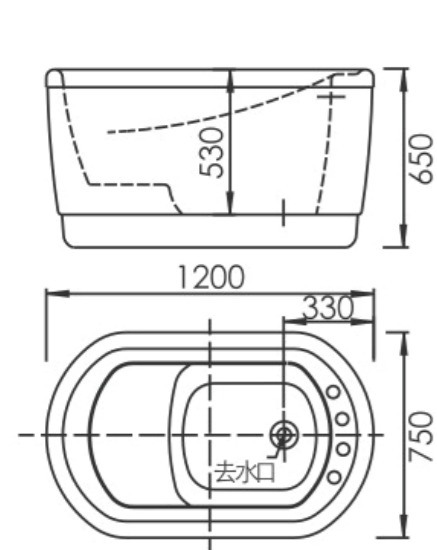

LB-00112-LC-0A

Classical cylinder
 Size: 1580x770x770 mm
 1720x750x780mm
 Acrylic drop in Bathtub
 Color: White
 Optional: Golden feet, silver feet

LB-00162-LC-2A

Classical cylinder
 Size: 1580x770x770 mm
 1720x750x780mm
 Acrylic drop in Bathtub
 Color: White
 Optional: Golden feet, silver feet

LB-00128-LC-1A

Classical cylinder
 Size: 1720x750x780 mm
 Acrylic drop in Bathtub
 Color: Black + White

LB-00121-LI-0A

Independent cylinder
 Size: 1500x750x590 mm
 Acrylic drop in Bathtub
 Color: White

LB-118-LI-0A

Multi-forest independent cylinder

Size: 1200x750x650 mm

Acrylic drop in Bathtub

Color: White

LB-126-LII-1A / LB-127-LI-1A

Guardian series independent cylinder

Size: 1250x720x650mm (LB-00126)

1500x750x600mm (LB-00127)

1720x800x630mm (LB-00127)

Acrylic drop in Bathtub

Color: White

LB-150-LI-0A

Independent cylinder

Size: 1360x750x620mm

Acrylic drop in Bathtub

Color: White