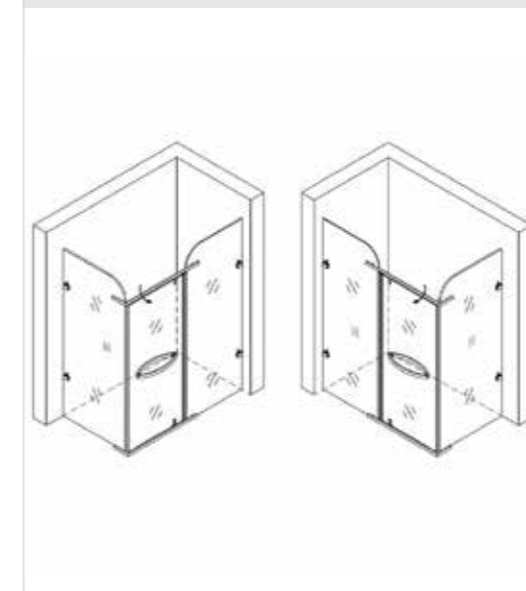

LR-9481-LS-FL

Two solid live (rectangular)

Size: 900x1200x2000mm

Thickness: 8mm / 10mm

Color: Light, drawing

Glass: White glass, gray glass

Main material: 304 stainless steel

Optional: Can be done without calibration