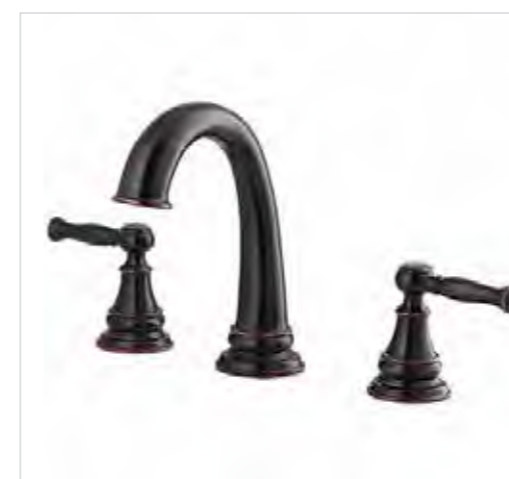

LF-1038-LB-1A

Single to the classical basin faucet

LF-2038-LB-1A

Double to the classical basin faucet

LF-1049-LB-2A

Single to the classical basin faucet

LF-2049-LB-2A

Double the classical basin faucet

LF-2010-LB-0A

Double basin faucet

LF-2011-LB-0A

Double basin faucet

LF-2012-LB-1A

Double to the classical basin faucet

LF-2050-LB-3A

Double to the classical basin faucet