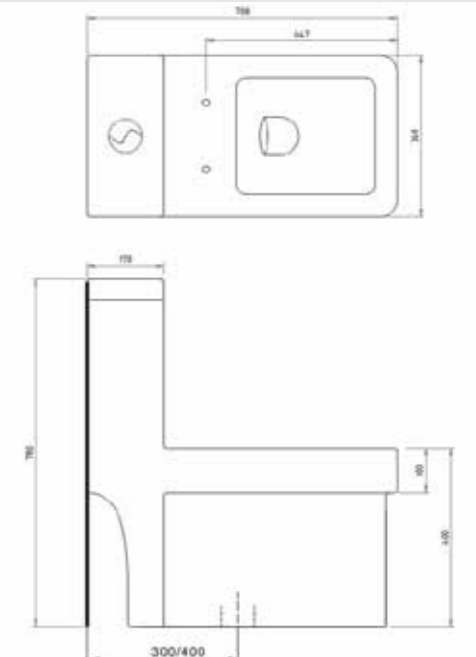

LT-809-L1-0A

One-piece toilet

Size:	708x360x767mm
Rough-in:	300 / 400mm
Seat height:	385mm
Flush type:	Jet Siphon
Water use:	5L (single)
Bowl shape:	Elongated front
Water pressure:	0.05-0.7Mpa
Cover plate:	PP cover