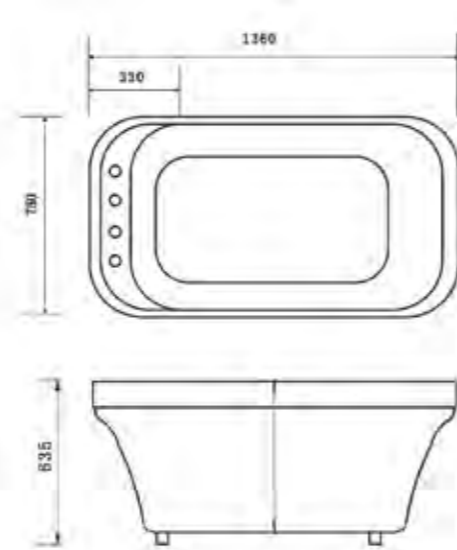

1720x800x630mm (LB-00127)

Acrylic drop in Bathtub

Color: White

LB-150-LI-0A

Independent cylinder

Size: 1360x750x620mm

Acrylic drop in Bathtub

Color: White

LB-385-LM-0A

Massage series skirt cylinder

Size: 1500x780x600mm

1600x780x600mm

1700x780x600mm

Acrylic drop in Bathtub

Color: White

Optional: left and right direction / massage cylinder