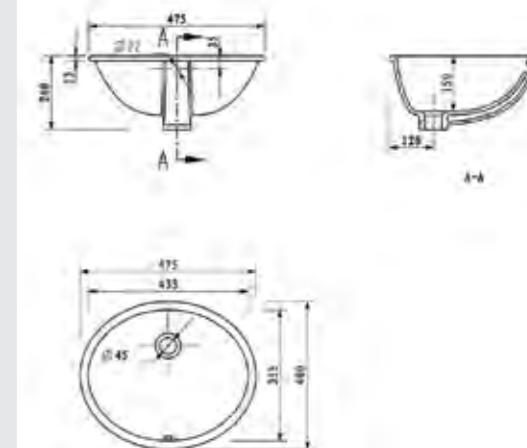

LS-520-ZA-0A

Smart cover
Size: 505x438x173mm

LETA
Keramik

WASH BASINS

new light
LIGHT AND ELEGANT

LW-126-LU-0A

Under the basin
 Size: 475x390x200mm

LW-127-LU-0A

Under the basin
 Size: 505x420x200mm

LW-128-LU-0A

Under the basin
 Size: 560x410x200mm

LW-131-LU-0A

Under the basin
 Size: 580x400x190mm

LW-118-LT-0A

Table basin
Size: 470x360x140mm
400x400x150mm

LW-120-LT-0A