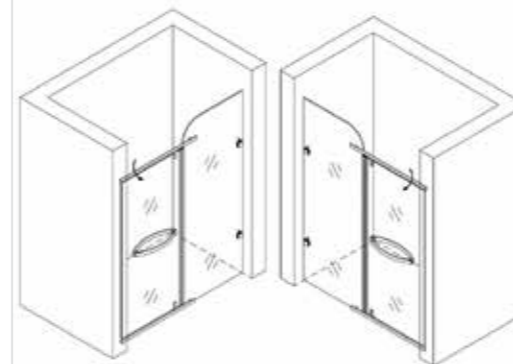

LR-9782-LS-FL

A solid live (screen)

Size: (850~1400) x2000mm

Thickness: 8mm / 10mm

Color: Light, drawing

Glass: White glass, gray glass

Main material: 304 stainless steel

Optional: Can be done without calibration