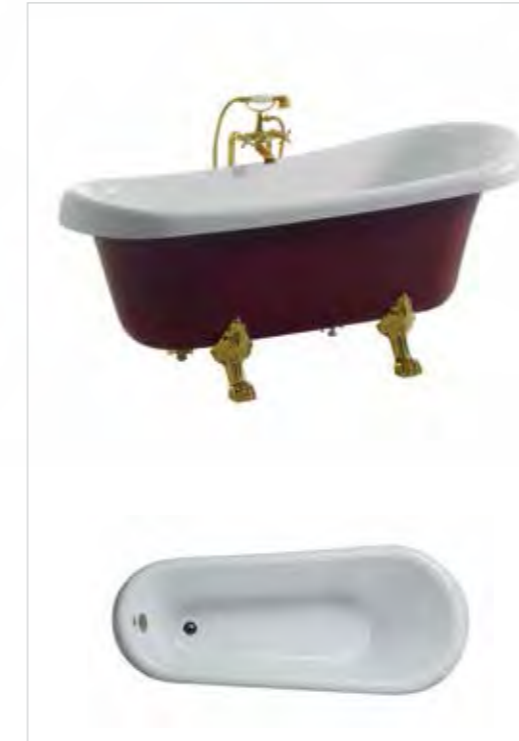

LB-00162-LC-2A

Classical cylinder
Size: 1580x770x770 mm
1720x750x780mm
Acrylic drop in Bathtub
Color: White
Optional: Golden feet, silver feet