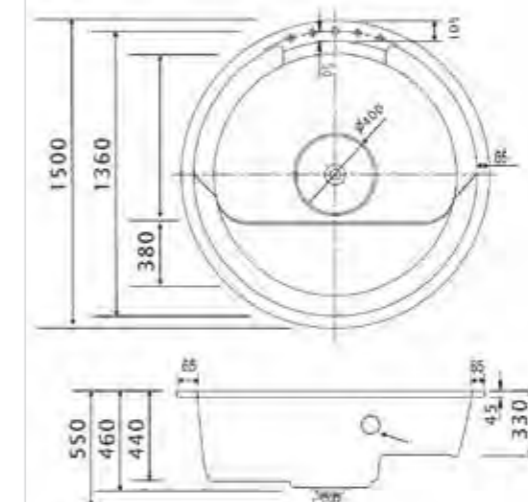

LB-307-LM-0A

Skirt cylinder

Size: 1610x760x590mm

Acrylic drop in Bathtub

Color: White

Optional: left and right direction / massage cylinder

Bathtub with Panels

LB-389-LM-0A

Rhodes series triangular skirt cylinder
 Size: 1500x1500x620 mm
 Acrylic drop in Bathtub
 Color: White
 Optional: left and right direction massage cylinder

LB-225-LP-0A

Rhode series of embedded cylinder
 Size: Ø 1500x550mm
 Acrylic drop in Bathtub
 Color: White