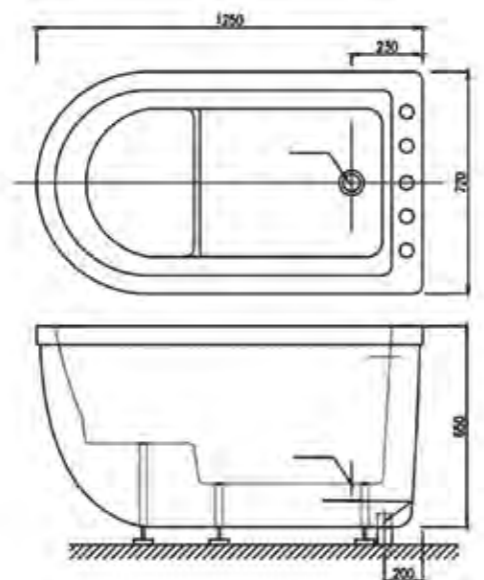

LB-00128-LC-1A

Classical cylinder
 Size: 1720x750x780 mm
 Acrylic drop in Bathtub
 Color: Black + White

LB-00121-LI-0A

Independent cylinder
 Size: 1500x750x590 mm
 Acrylic drop in Bathtub
 Color: White

LB-118-LI-0A

Multi-forest independent cylinder

Size: 1200x750x650 mm

Acrylic drop in Bathtub

Color: White

LB-126-LII-1A / LB-127-LI-1A

Guardian series independent cylinder

Size: 1250x720x650mm (LB-00126)

1500x750x600mm (LB-00127)

1720x800x630mm (LB-00127)

Acrylic drop in Bathtub

Color: White

LB-150-LI-0A

Independent cylinder

Size: 1360x750x620mm

Acrylic drop in Bathtub

Color: White