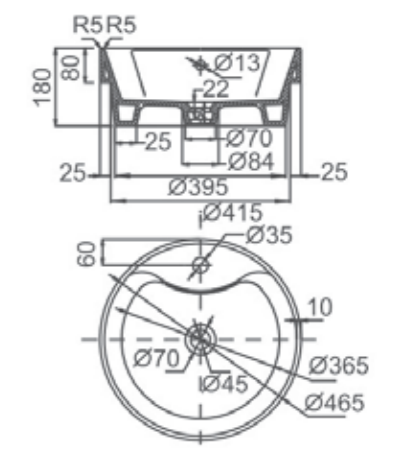

Under the basin
 Size: 505x420x200mm

LW-128-LU-0A

Under the basin
 Size: 560x410x200mm

LW-131-LU-0A

Under the basin
 Size: 580x400x190mm

LW-118-LT-0A

Table basin
Size: 470x360x140mm
400x400x150mm

LW-120-LT-0A

Table basin
Size: 465x465x180mm

LW-130-LT-0A

Table basin
Size: 400x400x150mm

LW-109-LS-0A

Semi-Table basin
Size: 465x465x180mm

LW-121-LT-0A

Table basin
Size: 400x400x150mm

LW-101-LS-0A

Semi-Table basin
Size: 560x490x180mm

LW-119-LT-0A

Table basin
Size: 620x440x182mm

LW-129-LD-0A

Standing basin
Size: 160x150x680mm
525x440x180mm

LETA
Keramik

FAUCETS

Basin Faucet