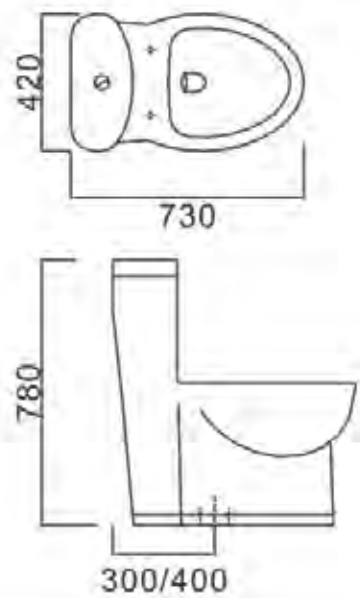

modern

ELEGANCE

ONE PIECE CLOSET

LT-802-L1-0A

One-piece toilet

| | |
|-----------------|-----------------|
| Size: | 730x420x780mm |
| Rough-in: | 300 / 400mm |
| Seat height: | 400mm |
| Flush type: | Jet Siphon |
| Water use: | 5L (single) |
| Bowl shape: | Elongated front |
| Water pressure: | 0.05-0.7Mpa |
| Cover plate: | PP cover |

LT-803-L1-0A

One-piece toilet

| | |
|-----------------|---------------------|
| Size: | 745x410x774mm |
| Rough-in: | 300 / 400mm |
| Seat height: | 385mm |
| Flush type: | Jet Siphon |
| Water use: | 3L / 6L (Dual Flus) |
| Bowl shape: | Elongated front |
| Water pressure: | 0.05-0.7Mpa |
| Cover plate: | PP cover |