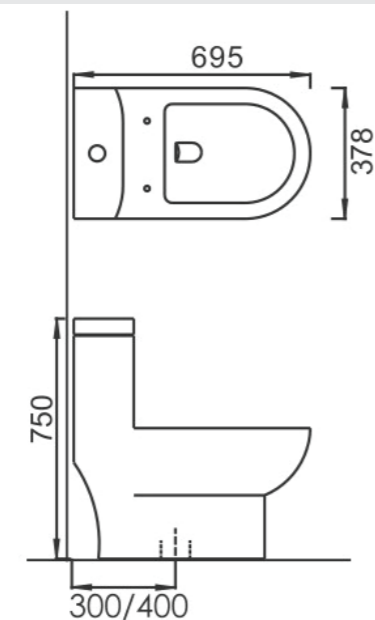

LT-812-L1-0A

One-piece toilet

Size: 735x475x670mm
 Rough-in: 300 / 400mm
 Seat height: 400mm
 Flush type: Jet Siphon
 Water use: 3L / 6L (Dual Flush)
 Bowl shape: Elongated front
 Water pressure: 0.05-0.7Mpa
 Cover plate: PP cover

LW-816-L1-0A

One-piece toilet

Size: 695x378x750mm
 Rough-in: 300 / 400mm
 Seat height: 400mm
 Flush type: Jet Siphon
 Water use: 3L / 6L (Dual Flus)
 Bowl shape: Elongated front
 Water pressure: 0.05-0.7Mpa
 Cover plate: PP cover

LW-840-L1-0A

One-piece toilet

Size: 745x490x595mm
 Rough-in: 300 / 400mm
 Seat height: 400mm
 Flush type: Jet Siphon
 Water use: 3L / 6L (Dual Flush)
 Bowl shape: Elongated front
 Water pressure: 0.05-0.7Mpa
 Cover plate: PP cover

LW-841-L1-0A

One-piece toilet

Size: 680x420x695mm
 Rough-in: 300 / 400mm
 Seat height: 400mm
 Flush type: Jet Siphon
 Water use: 3L / 6L (Dual Flush)
 Bowl shape: Elongated front
 Water pressure: 0.05-0.7Mpa
 Cover plate: PP cover