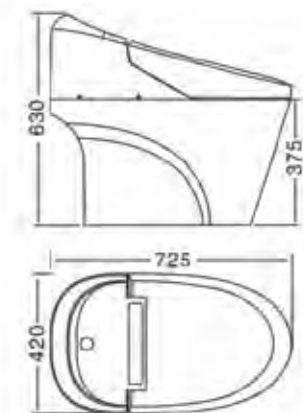

LU-685-LN-0A

Urinal series
Size: 350x315x680mm
Water way: On the water
Drainage method: Wall row

LU-630-LA-0A

Urinal series
Size: 440x360x780mm
Water way: On the water
Drainage method: Wall row

LU-631-LA-0A

Urinal series
Size: 440x350x810mm
Water way: After the water
Drainage method: Wall row

LS-520-ZA-0A

Smart toilet
Size: 755x418x625mm

LS-530-ZA-0A

Smart toilet
Size: 725x420x630mm

LS-735-ZA-0A

Smart toilet
Size: 685x420x513mm

LS-520-ZA-0A

Smart cover
Size: 505x438x173mm

LETA
Keramik

WASH BASINS

new light
LIGHT AND ELEGANT

LW-126-LU-0A

Under the basin
 Size: 475x390x200mm

LW-127-LU-0A

Under the basin
 Size: 505x420x200mm

LW-128-LU-0A

Under the basin
 Size: 560x410x200mm

LW-131-LU-0A

Under the basin
 Size: 580x400x190mm

LW-118-LT-0A

Table basin
Size: 470x360x140mm
400x400x150mm

LW-120-LT-0A