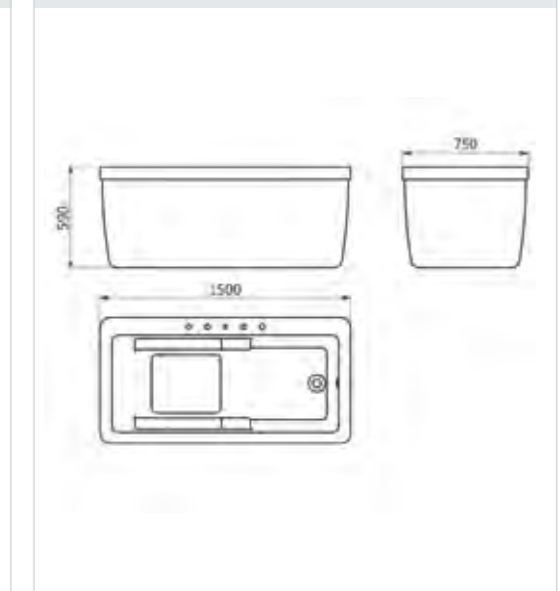

LB-00120-LC-0A

Classical cylinder
Size: 1580x750x710 mm
Acrylic drop in Bathtub
Color: White
Optional: Golden feet, silver feet

LB-00160-LC-1A

Classical cylinder
Size: 1580x750x710 mm
Acrylic drop in Bathtub
Color: Black + White
Optional: Golden feet, silver feet

LB-00112-LC-0A

Classical cylinder
Size: 1580x770x770 mm
1720x750x780mm
Acrylic drop in Bathtub
Color: White
Optional: Golden feet, silver feet

LB-00162-LC-2A

Classical cylinder
Size: 1580x770x770 mm
1720x750x780mm
Acrylic drop in Bathtub
Color: White
Optional: Golden feet, silver feet

LB-00128-LC-1A

Classical cylinder
Size: 1720x750x780 mm
Acrylic drop in Bathtub
Color: Black + White

LB-00121-LI-0A

Independent cylinder
Size: 1500x750x590 mm
Acrylic drop in Bathtub
Color: White