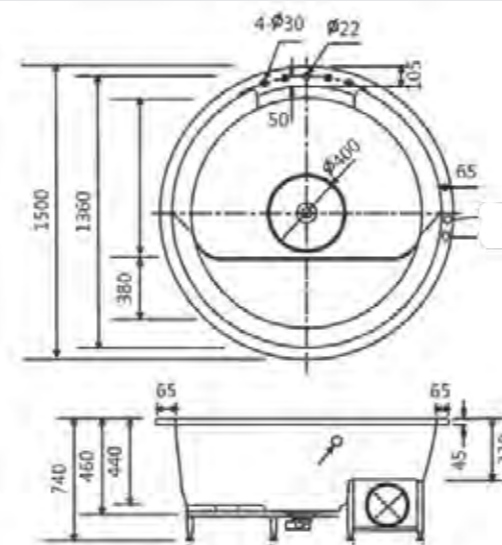

beautifully
SHAPED
FREE STANDING BATHTUB