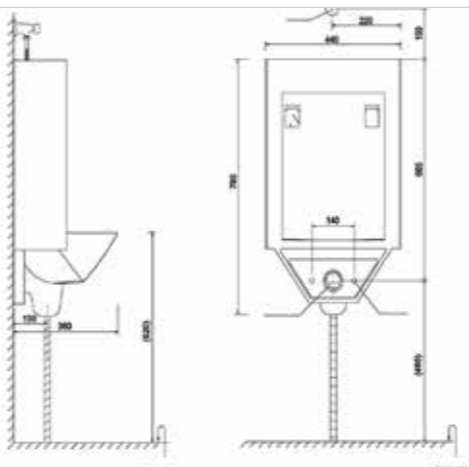

LU-685-LN-0A

Urinal series
Size: 350x315x680mm
Water way: On the water
Drainage method: Wall row

LU-630-LA-0A

Urinal series
Size: 440x360x780mm
Water way: On the water
Drainage method: Wall row

LU-631-LA-0A

Urinal series
Size: 440x350x810mm
Water way: After the water
Drainage method: Wall row

LS-520-ZA-0A

Smart toilet
Size: 755x418x625mm

LS-530-ZA-0A

Smart toilet
Size: 725x420x630mm

LS-735-ZA-0A

Smart toilet
Size: 685x420x513mm