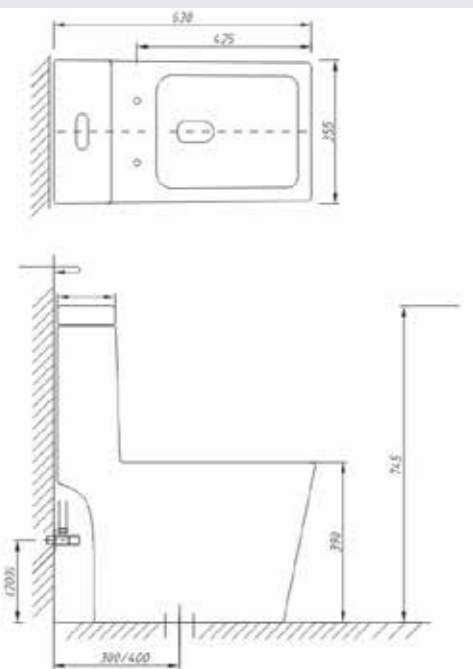

LW-841-L1-0A

One-piece toilet

Size: 680x420x695mm
 Rough-in: 300 / 400mm
 Seat height: 400mm
 Flush type: Jet Siphon
 Water use: 3L / 6L (Dual Flush)
 Bowl shape: Elongated front
 Water pressure: 0.05-0.7Mpa
 Cover plate: PP cover

LW-842-L1-0A

One-piece toilet

Size: 700x365x750mm
 Rough-in: 300 / 400mm
 Seat height: 380mm
 Flush type: Jet Siphon
 Water use: 3L / 6L (Dual Flush)
 Bowl shape: Elongated front
 Water pressure: 0.05-0.7Mpa
 Cover plate: PP cover

LW-843-L1-0A

One-piece toilet

Size: 710x380x755mm
 Rough-in: 300 / 400mm
 Seat height: 380mm
 Flush type: Jet Siphon
 Water use: 3L / 6L (Dual Flush)
 Bowl shape: Elongated front
 Water pressure: 0.05-0.7Mpa
 Cover plate: PP cover

LW-848-L1-OB

One-piece toilet

Size: 630x355x745mm
 Rough-in: 300 / 400mm
 Seat height: 390mm
 Flush type: Jet Siphon
 Water use: 3L / 6L (Dual Flush)
 Bowl shape: Elongated front
 Water pressure: 0.05-0.7Mpa
 Cover plate: PP cover