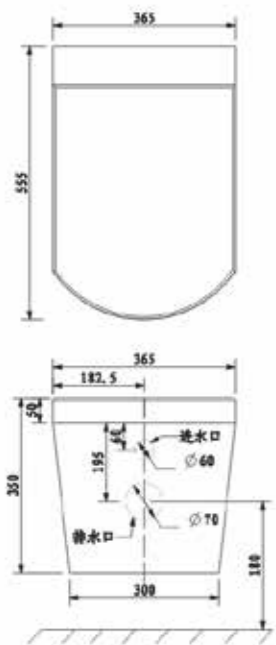

LW-853-L1-0A

One-piece toilet

Size: 690x370x690mm
 Rough-in: 300 / 400mm
 Seat height: 380mm
 Flush type: Jet Siphon
 Water use: 3L / 6L (Dual Flus)
 Bowl shape: Elongated front
 Water pressure: 0.05-0.7Mpa
 Cover plate: PP cover

LW-876-L1-0A

One-piece toilet

Size: 680x370x700mm
 Rough-in: 300 / 400mm
 Seat height: 380mm
 Flush type: Jet Siphon
 Water use: 3L / 6L (Dual Flush)
 Bowl shape: Elongated front
 Water pressure: 0.05-0.7Mpa
 Cover plate: PP cover

LW-891-L1-0A

One-piece toilet

Size: 720x366x720mm
 Rough-in: 300 / 400mm
 Seat height: 400mm
 Flush type: Jet Siphon
 Water use: 3L / 6L (Dual Flush)
 Bowl shape: Elongated front
 Water pressure: 0.05-0.7Mpa
 Cover plate: PP cover

LW-831-LW-0A

Wall Hung/Wall-mounted toilet

| | |
|-----------------|---------------|
| Size: | 555x365x350mm |
| Rough-in: | 180mm |
| Seat height: | 380mm |
| Flush type: | Washed down |
| Water use: | 6L |
| Bowl shape: | D-shape |
| Water pressure: | 0.05-0.7Mpa |
| Cover plate: | PP cover |