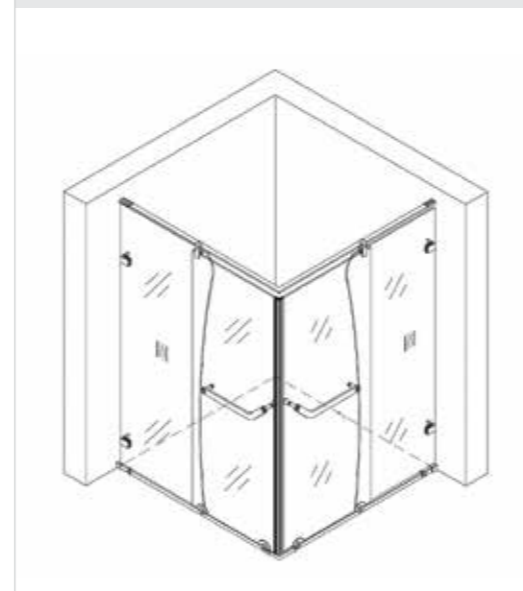

LR-7702-LS-AV

A solid live (screen)
Size: (1200 ~ 1600) x2000mm
Thickness: 8mm / 10mm
Color: Light, drawing
Glass: White glass, gray glass
Main material: 304 stainless steel
Optional: Can be done without calibration

LR-7401-LS-AV

Two solid live (square)
Size: 900x1200x2000mm
Thickness: 8mm / 10mm
Color: Light, drawing
Glass: White glass, gray glass
Main material: 304 stainless steel
Optional: Can be done without calibration

LR-7702-LS-AV

Two solid two live (square)
Size: 900x900x2000mm & 1000x1000x2000mm
Thickness: 8mm / 10mm
Color: Light, drawing
Glass: White glass, gray glass
Main material: 304 stainless steel
Optional: Can be done without calibration

Nature and Health

Sanitary design is increasingly personal and fashionable. At present, practicality is not enough for sanitary design and it should be able to show grade and fashion of the host and get close to nature and health.

bathroom
JOY OF SHOWER

Simple style, lively and bright line express its cleanness as well as some romantic interspersed of ornament and give comfortable experience. You will find joy from the charming shower room while enjoying shower lightly.

A ray of light, shone in the glass, outlined of the profile, light mixed with the dark.