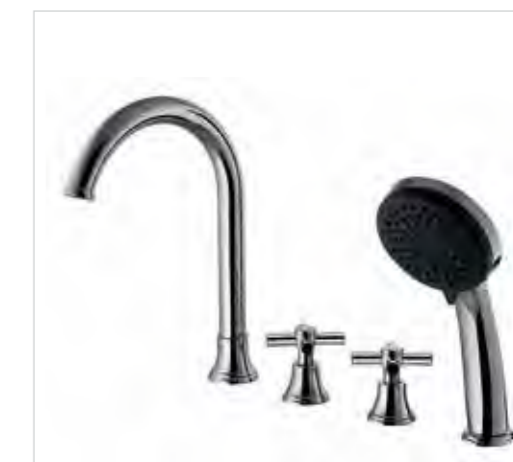

LF-5008-LT-0A

4-Element bathtub mixer