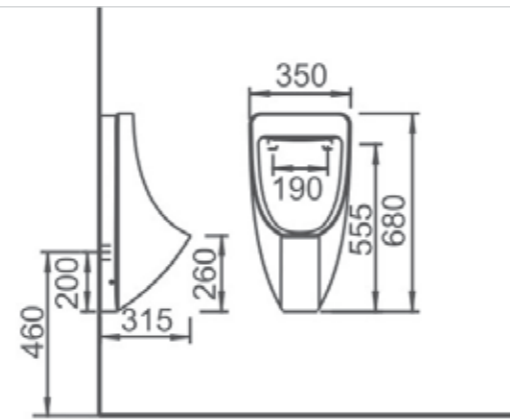

LB-318-LM-0A

Massage series skirt cylinder

Size: 1530x820x620mm

1630x820x620mm

1730x820x620mm

Acrylic drop in Bathtub

Color: White

Optional: left and right direction / massage cylinder

LW-816-L1-0A

One-piece toilet

Size: 695x378x750mm
 Rough-in: 300 / 400mm
 Seat height: 400mm
 Flush type: Jet Siphon
 Water use: 3L / 6L (Dual Flus)
 Bowl shape: Elongated front
 Water pressure: 0.05-0.7Mpa
 Cover plate: PP cover

LW-903-LW-0A

Wall Hung/Wall-mounted toilet

| | |
|-----------------|-----------------|
| Size: | 505x360x380mm |
| Seat height: | 380mm |
| Flush type: | Washed down |
| Water use: | 6L |
| Bowl shape: | Elongated front |
| Water pressure: | 0.05-0.7Mpa |
| Toilet type: | Wall type |
| Cover plate: | PP cover |

LU-685-LN-0A

Urinal series
Size: 350x315x680mm
Water way: On the water
Drainage method: Wall row

LU-630-LA-0A

Urinal series
Size: 440x360x780mm
Water way: On the water
Drainage method: Wall row

LU-631-LA-0A