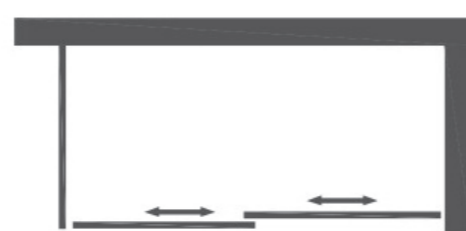

LR-3782-LS-NA

Two live (screen) Noah series
Size: (1200 ~ 1800) x2000mm
Thickness: 8mm / 10mm
Color: 8K mirror light
Glass: White glass, gray glass
Main material: 304 stainless steel
Optional: Can be done without calibration