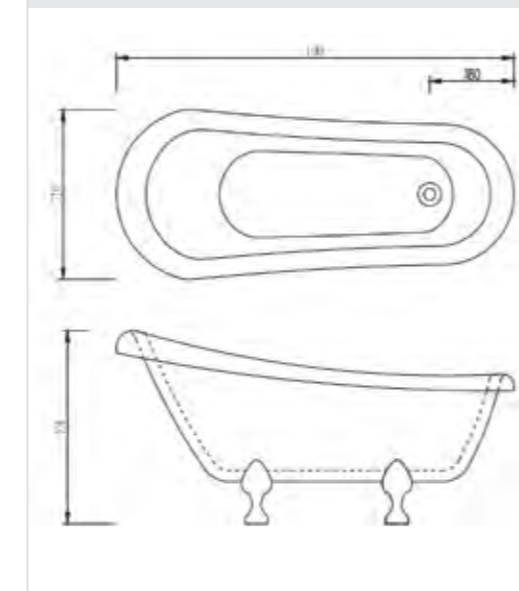

LETA
Keramik

BATHTUBS

LB-00185-LS-0A

Seamless docking cylinder
 Size: 1700x800x600 mm
 Acrylic drop in Bathtub
 Color: White

LB-00170-LS-0A

Seamless docking cylinder
 Size: 1500x780x600 mm
 Acrylic drop in Bathtub
 Color: White

LB-00185-LS-0A

Seamless docking cylinder
 Size: 1700x800x720 mm
 Acrylic drop in Bathtub
 Color: White

Glamour and elegance style

Presenting vogue style, freedom, high fashion and 360-degree beauty, free standing bathtub bring exceptional bathing experience to you.

LB-00120-LC-0A

Classical cylinder
 Size: 1580x750x710 mm
 Acrylic drop in Bathtub
 Color: White
 Optional: Golden feet, silver feet

LB-00160-LC-1A

Classical cylinder
 Size: 1580x750x710 mm
 Acrylic drop in Bathtub
 Color: Black + White
 Optional: Golden feet, silver feet

LB-00112-LC-0A

Classical cylinder
 Size: 1580x770x770 mm
 1720x750x780mm
 Acrylic drop in Bathtub
 Color: White
 Optional: Golden feet, silver feet

LB-00162-LC-2A

Classical cylinder
 Size: 1580x770x770 mm
 1720x750x780mm
 Acrylic drop in Bathtub
 Color: White
 Optional: Golden feet, silver feet