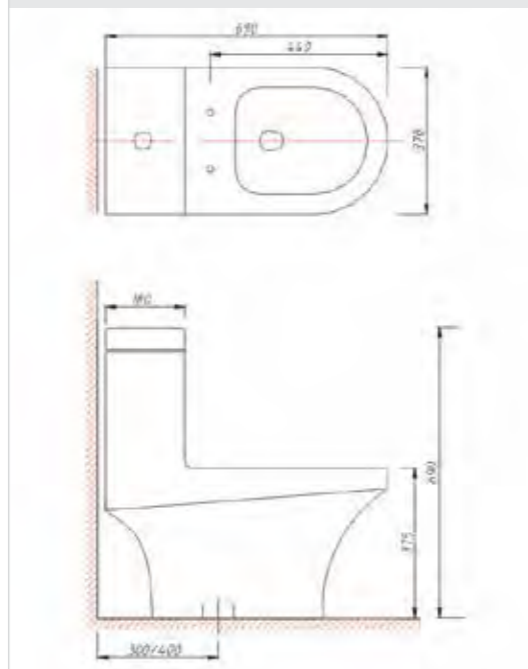

LB-385-LM-0A

Massage series skirt cylinder

Size: 1500x780x600mm

1600x780x600mm

1700x780x600mm

Acrylic drop in Bathtub

Color: White

Optional: left and right direction / massage cylinder

LW-843-L1-0A

One-piece toilet

Size: 710x380x755mm
 Rough-in: 300 / 400mm
 Seat height: 380mm
 Flush type: Jet Siphon
 Water use: 3L / 6L (Dual Flush)
 Bowl shape: Elongated front
 Water pressure: 0.05-0.7Mpa
 Cover plate: PP cover

LW-848-L1-OB

One-piece toilet

Size: 630x355x745mm
 Rough-in: 300 / 400mm
 Seat height: 390mm
 Flush type: Jet Siphon
 Water use: 3L / 6L (Dual Flush)
 Bowl shape: Elongated front
 Water pressure: 0.05-0.7Mpa
 Cover plate: PP cover

LW-853-L1-0A

One-piece toilet

Size: 690x370x690mm
 Rough-in: 300 / 400mm
 Seat height: 380mm
 Flush type: Jet Siphon
 Water use: 3L / 6L (Dual Flus)
 Bowl shape: Elongated front
 Water pressure: 0.05-0.7Mpa
 Cover plate: PP cover