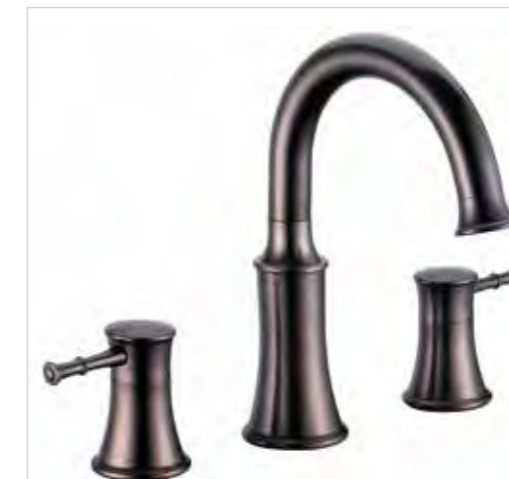

Semi-Table basin
Size: 560x490x180mm

LW-119-LT-0A

Table basin
Size: 620x440x182mm

LW-129-LD-0A

Standing basin
Size: 160x150x680mm
525x440x180mm

LETA
Keramik

FAUCETS

Basin Faucet

LF-1038-LB-1A

Single to the classical basin faucet

LF-2038-LB-1A

Double to the classical basin faucet

LF-1049-LB-2A

Single to the classical basin faucet

LF-2049-LB-2A

Double the classical basin faucet