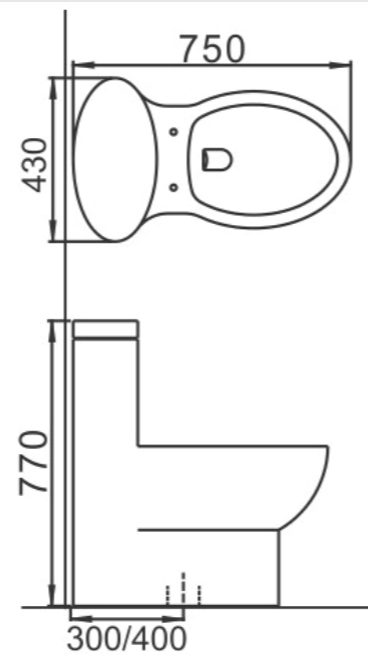

modern

ELEGANCE

ONE PIECE CLOSET

LT-802-L1-0A

One-piece toilet

| | |
|-----------------|-----------------|
| Size: | 730x420x780mm |
| Rough-in: | 300 / 400mm |
| Seat height: | 400mm |
| Flush type: | Jet Siphon |
| Water use: | 5L (single) |
| Bowl shape: | Elongated front |
| Water pressure: | 0.05-0.7Mpa |
| Cover plate: | PP cover |

LT-803-L1-0A

One-piece toilet

| | |
|-----------------|---------------------|
| Size: | 745x410x774mm |
| Rough-in: | 300 / 400mm |
| Seat height: | 385mm |
| Flush type: | Jet Siphon |
| Water use: | 3L / 6L (Dual Flus) |
| Bowl shape: | Elongated front |
| Water pressure: | 0.05-0.7Mpa |
| Cover plate: | PP cover |

LT-808-L1-0A

One-piece toilet

| | |
|-----------------|-----------------|
| Size: | 750x430x770mm |
| Rough-in: | 300 / 400mm |
| Seat height: | 385mm |
| Flush type: | Jet Siphon |
| Water use: | 5L (single) |
| Bowl shape: | Elongated front |
| Water pressure: | 0.05-0.7Mpa |
| Cover plate: | PP cover |