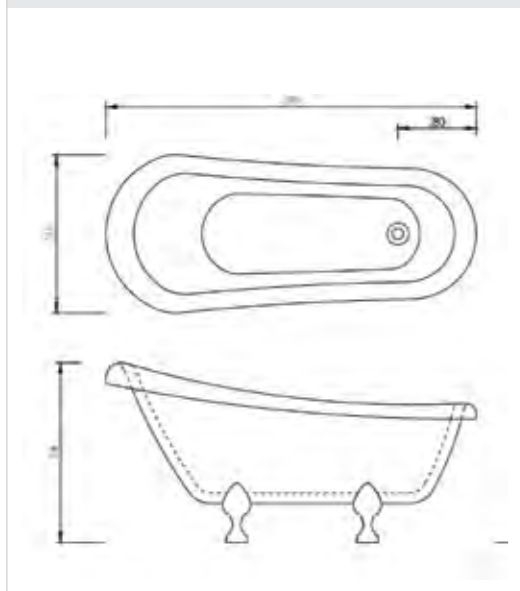

LETA
Keramik

BATHTUBS

LB-00185-LS-0A

Seamless docking cylinder
 Size: 1700x800x600 mm
 Acrylic drop in Bathtub
 Color: White

LB-00170-LS-0A

Seamless docking cylinder
 Size: 1500x780x600 mm
 Acrylic drop in Bathtub
 Color: White

LB-00185-LS-0A

Seamless docking cylinder
 Size: 1700x800x720 mm
 Acrylic drop in Bathtub
 Color: White

Glamour and elegance style

Presenting vogue style, freedom, high fashion and 360-degree beauty, free standing bathtub bring exceptional bathing experience to you.

LB-00120-LC-0A

Classical cylinder
 Size: 1580x750x710 mm
 Acrylic drop in Bathtub
 Color: White
 Optional: Golden feet, silver feet

LB-00160-LC-1A

Classical cylinder
 Size: 1580x750x710 mm
 Acrylic drop in Bathtub
 Color: Black + White
 Optional: Golden feet, silver feet