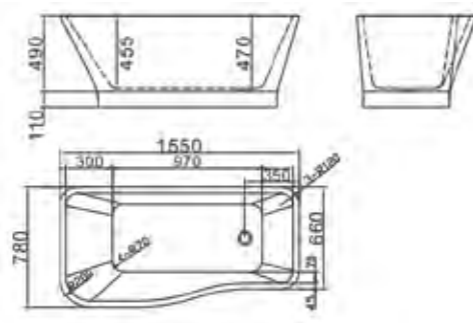

LETA
Keramik

BATHTUBS

LB-00185-LS-0A

Seamless docking cylinder
 Size: 1700x800x600 mm
 Acrylic drop in Bathtub
 Color: White

LB-00170-LS-0A

Seamless docking cylinder
 Size: 1500x780x600 mm
 Acrylic drop in Bathtub
 Color: White

LB-00185-LS-0A

Seamless docking cylinder
 Size: 1700x800x720 mm
 Acrylic drop in Bathtub
 Color: White

Glamour and elegance style

Presenting vogue style, freedom, high fashion and 360-degree beauty, free standing bathtub bring exceptional bathing experience to you.