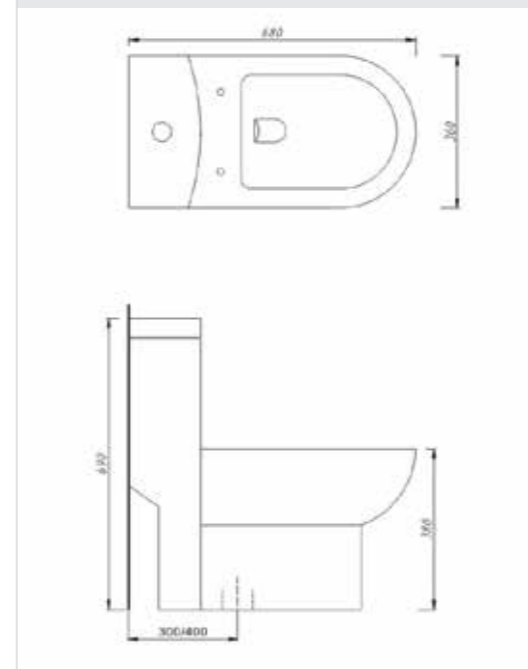

LW-853-L1-0A

One-piece toilet

Size: 690x370x690mm
 Rough-in: 300 / 400mm
 Seat height: 380mm
 Flush type: Jet Siphon
 Water use: 3L / 6L (Dual Flus)
 Bowl shape: Elongated front
 Water pressure: 0.05-0.7Mpa
 Cover plate: PP cover

LW-860-L1-0B

One-piece toilet

Size: 680x365x745mm
 Rough-in: 300 / 400mm
 Seat height: 385mm
 Flush type: Jet Siphon
 Water use: 3L / 6L (Dual Flush)
 Bowl shape: Elongated front
 Water pressure: 0.05-0.7Mpa
 Cover plate: PP cover

LW-866-L1-0A

One-piece toilet

Size: 700x370x740mm
 Rough-in: 300 / 400mm
 Seat height: 400mm
 Flush type: Jet Siphon
 Water use: 3L / 6L (Dual Flush)
 Bowl shape: Elongated front
 Water pressure: 0.05-0.7Mpa
 Cover plate: PP cover

LW-876-L1-0A

One-piece toilet

Size: 680x370x700mm
 Rough-in: 300 / 400mm
 Seat height: 380mm
 Flush type: Jet Siphon
 Water use: 3L / 6L (Dual Flush)
 Bowl shape: Elongated front
 Water pressure: 0.05-0.7Mpa
 Cover plate: PP cover