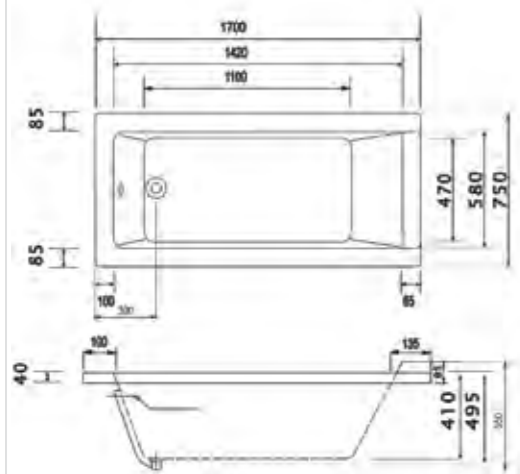

LB-221-LP-0A

Rhode series of embedded cylinder

Size: 1500x750x530mm

Acrylic drop in Bathtub

Color: White