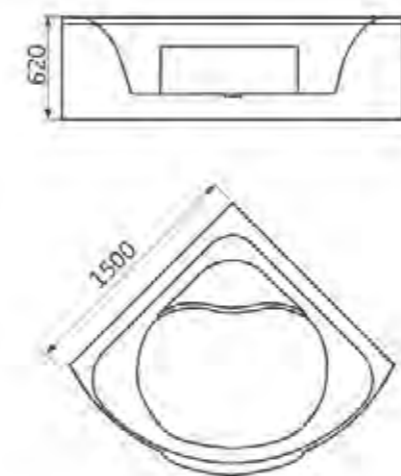

LB-385-LM-0A

Massage series skirt cylinder

Size: 1500x780x600mm

1600x780x600mm

1700x780x600mm

Acrylic drop in Bathtub

Color: White

Optional: left and right direction / massage cylinder

LB-318-LM-0A

Massage series skirt cylinder

Size: 1530x820x620mm

1630x820x620mm

1730x820x620mm

Acrylic drop in Bathtub

Color: White

Optional: left and right direction / massage cylinder

LB-307-LM-0A

Skirt cylinder

Size: 1610x760x590mm

Acrylic drop in Bathtub

Color: White

Optional: left and right direction / massage cylinder

Bathtub with Panels

LB-389-LM-0A

Rhodes series triangular skirt cylinder
 Size: 1500x1500x620 mm
 Acrylic drop in Bathtub
 Color: White
 Optional: left and right direction massage cylinder

LB-225-LP-0A

Rhode series of embedded cylinder
 Size: Ø 1500x550mm
 Acrylic drop in Bathtub
 Color: White