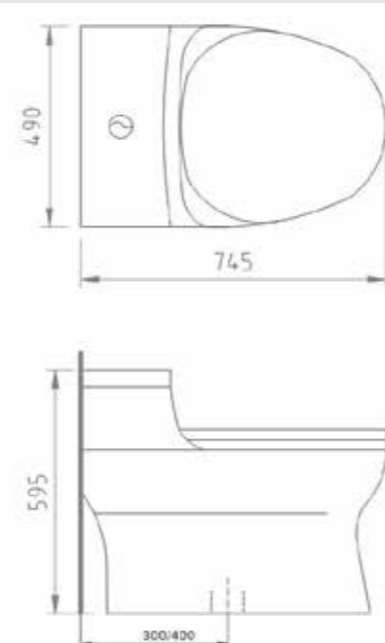

LT-812-L1-0A

One-piece toilet

Size: 735x475x670mm
 Rough-in: 300 / 400mm
 Seat height: 400mm
 Flush type: Jet Siphon
 Water use: 3L / 6L (Dual Flush)
 Bowl shape: Elongated front
 Water pressure: 0.05-0.7Mpa
 Cover plate: PP cover

LW-816-L1-0A

One-piece toilet

Size: 695x378x750mm
 Rough-in: 300 / 400mm
 Seat height: 400mm
 Flush type: Jet Siphon
 Water use: 3L / 6L (Dual Flus)
 Bowl shape: Elongated front
 Water pressure: 0.05-0.7Mpa
 Cover plate: PP cover

LW-840-L1-0A

One-piece toilet

Size: 745x490x595mm
 Rough-in: 300 / 400mm
 Seat height: 400mm
 Flush type: Jet Siphon
 Water use: 3L / 6L (Dual Flush)
 Bowl shape: Elongated front
 Water pressure: 0.05-0.7Mpa
 Cover plate: PP cover