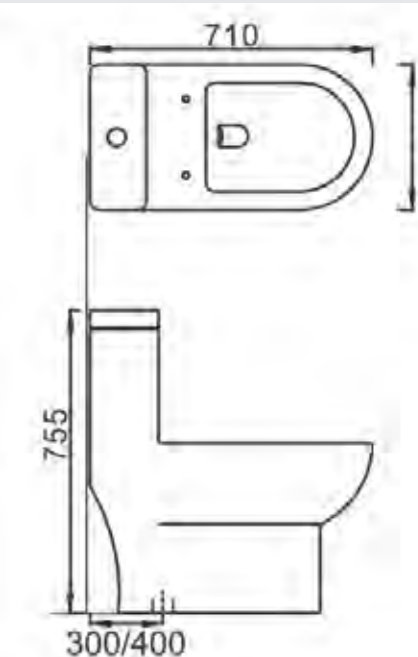

LW-840-L1-0A

One-piece toilet

Size: 745x490x595mm
 Rough-in: 300 / 400mm
 Seat height: 400mm
 Flush type: Jet Siphon
 Water use: 3L / 6L (Dual Flush)
 Bowl shape: Elongated front
 Water pressure: 0.05-0.7Mpa
 Cover plate: PP cover

LW-841-L1-0A

One-piece toilet

Size: 680x420x695mm
 Rough-in: 300 / 400mm
 Seat height: 400mm
 Flush type: Jet Siphon
 Water use: 3L / 6L (Dual Flush)
 Bowl shape: Elongated front
 Water pressure: 0.05-0.7Mpa
 Cover plate: PP cover

LW-842-L1-0A

One-piece toilet

Size: 700x365x750mm
 Rough-in: 300 / 400mm
 Seat height: 380mm
 Flush type: Jet Siphon
 Water use: 3L / 6L (Dual Flush)
 Bowl shape: Elongated front
 Water pressure: 0.05-0.7Mpa
 Cover plate: PP cover

LW-843-L1-0A

One-piece toilet

Size: 710x380x755mm
 Rough-in: 300 / 400mm
 Seat height: 380mm
 Flush type: Jet Siphon
 Water use: 3L / 6L (Dual Flush)
 Bowl shape: Elongated front
 Water pressure: 0.05-0.7Mpa
 Cover plate: PP cover