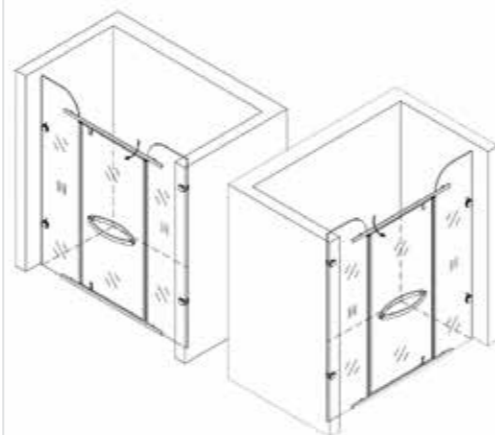

LR-9783-LS-FL

Two solid live (screen)

Size: (1200 ~ 1800) x2000mm

Thickness: 8mm / 10mm

Color: Light, drawing

Glass: White glass, gray glass

Main material: 304 stainless steel

Optional: Can be done without calibration