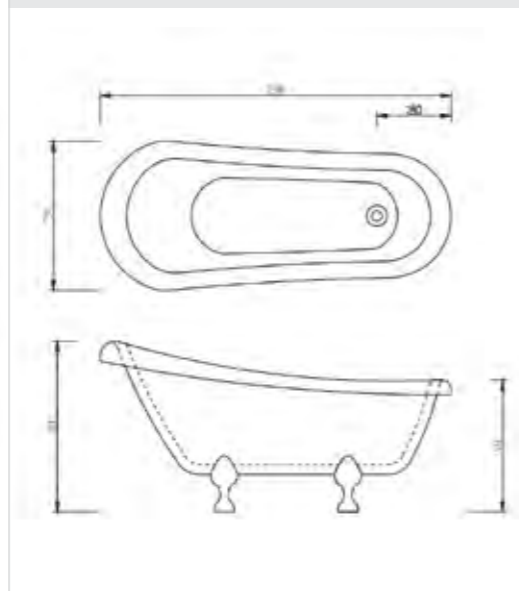

LETA
Keramik

BATHTUBS

LB-00185-LS-0A

Seamless docking cylinder
 Size: 1700x800x600 mm
 Acrylic drop in Bathtub
 Color: White

LB-00170-LS-0A

Seamless docking cylinder
 Size: 1500x780x600 mm
 Acrylic drop in Bathtub
 Color: White

LB-00185-LS-0A

Seamless docking cylinder
 Size: 1700x800x720 mm
 Acrylic drop in Bathtub
 Color: White

Glamour and elegance style

Presenting vogue style, freedom, high fashion and 360-degree beauty, free standing bathtub bring exceptional bathing experience to you.

LB-00120-LC-0A

Classical cylinder
 Size: 1580x750x710 mm
 Acrylic drop in Bathtub
 Color: White
 Optional: Golden feet, silver feet

LB-00160-LC-1A

Classical cylinder
 Size: 1580x750x710 mm
 Acrylic drop in Bathtub
 Color: Black + White
 Optional: Golden feet, silver feet