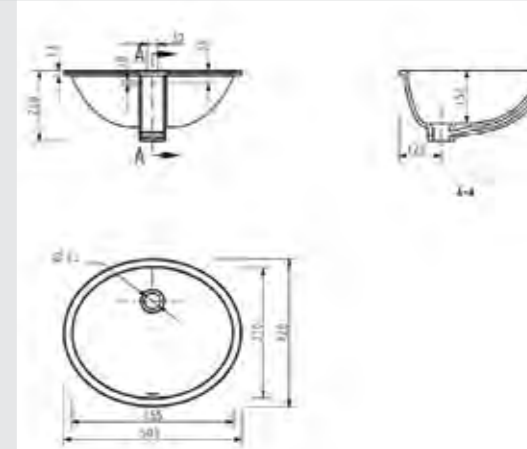

LS-520-ZA-0A

Smart cover
Size: 505x438x173mm

LETA
Keramik

WASH BASINS

new light
LIGHT AND ELEGANT

LW-126-LU-0A

Under the basin
 Size: 475x390x200mm

LW-127-LU-0A

Under the basin
 Size: 505x420x200mm

LW-128-LU-0A

Under the basin
 Size: 560x410x200mm

LW-131-LU-0A

Under the basin
 Size: 580x400x190mm

LW-118-LT-0A

Table basin
Size: 470x360x140mm
400x400x150mm

LW-120-LT-0A