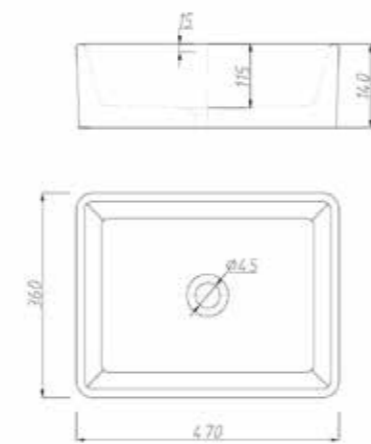

LS-520-ZA-0A

Smart cover
Size: 505x438x173mm

LETA
Keramik

WASH BASINS

new light
LIGHT AND ELEGANT

LW-126-LU-0A

Under the basin
 Size: 475x390x200mm

LW-127-LU-0A

Under the basin
 Size: 505x420x200mm

LW-128-LU-0A

Under the basin
 Size: 560x410x200mm

LW-131-LU-0A

Under the basin
 Size: 580x400x190mm

LW-118-LT-0A

Table basin
Size: 470x360x140mm
400x400x150mm

LW-120-LT-0A

Table basin
Size: 465x465x180mm

LW-130-LT-0A

Table basin
Size: 400x400x150mm

LW-109-LS-0A

Semi-Table basin
Size: 465x465x180mm

LW-121-LT-0A

Table basin
Size: 400x400x150mm

LW-101-LS-0A