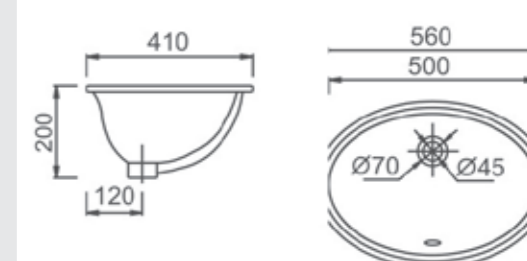

LS-520-ZA-0A

Smart cover
Size: 505x438x173mm

LETA
Keramik

WASH BASINS

new light
LIGHT AND ELEGANT

LW-126-LU-0A

Under the basin
 Size: 475x390x200mm

LW-127-LU-0A

Under the basin
 Size: 505x420x200mm

LW-128-LU-0A

Under the basin
 Size: 560x410x200mm

LW-131-LU-0A

Under the basin
 Size: 580x400x190mm

LW-118-LT-0A

Table basin
Size: 470x360x140mm
400x400x150mm

LW-120-LT-0A