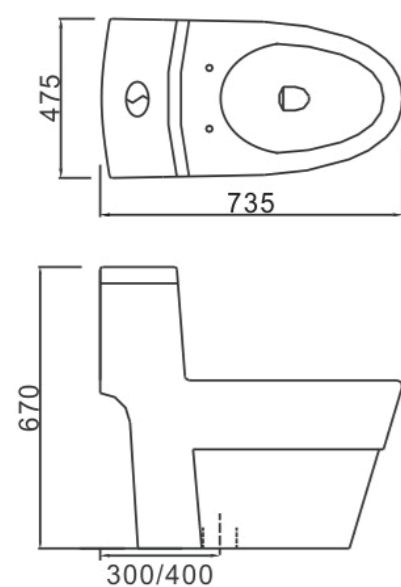

LT-809-L1-0A

One-piece toilet

| | |
|-----------------|-----------------|
| Size: | 708x360x767mm |
| Rough-in: | 300 / 400mm |
| Seat height: | 385mm |
| Flush type: | Jet Siphon |
| Water use: | 5L (single) |
| Bowl shape: | Elongated front |
| Water pressure: | 0.05-0.7Mpa |
| Cover plate: | PP cover |

LT-812-L1-0A

One-piece toilet

Size: 735x475x670mm
 Rough-in: 300 / 400mm
 Seat height: 400mm
 Flush type: Jet Siphon
 Water use: 3L / 6L (Dual Flush)
 Bowl shape: Elongated front
 Water pressure: 0.05-0.7Mpa
 Cover plate: PP cover