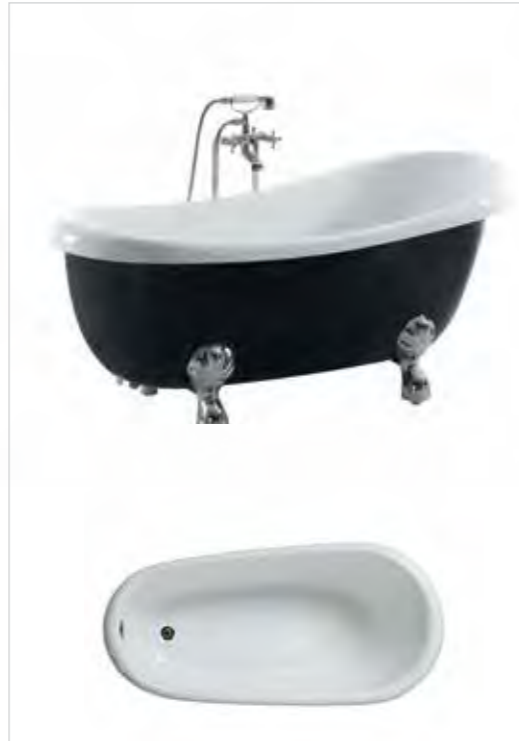

LB-00160-LC-1A

Classical cylinder
Size: 1580x750x710 mm
Acrylic drop in Bathtub
Color: Black + White
Optional: Golden feet, silver feet