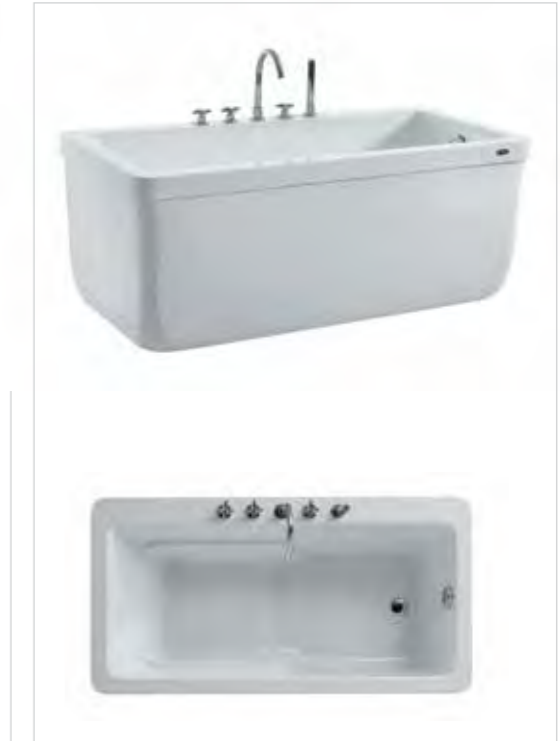

LB-00121-LI-0A

Independent cylinder
Size: 1500x750x590 mm
Acrylic drop in Bathtub
Color: White