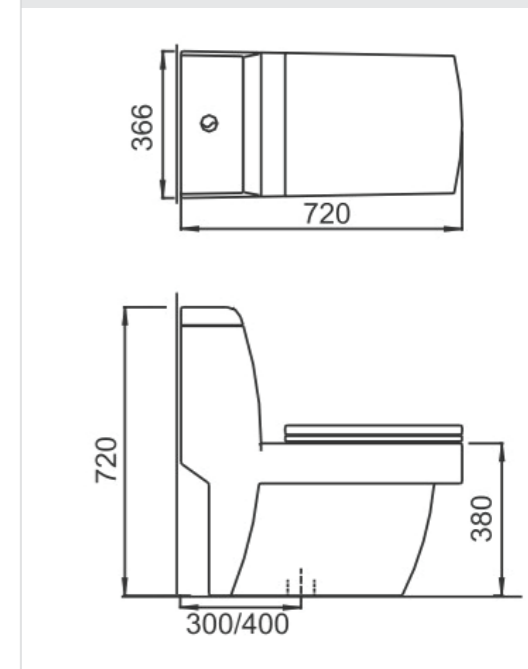

LW-860-L1-0B

One-piece toilet

Size: 680x365x745mm
 Rough-in: 300 / 400mm
 Seat height: 385mm
 Flush type: Jet Siphon
 Water use: 3L / 6L (Dual Flush)
 Bowl shape: Elongated front
 Water pressure: 0.05-0.7Mpa
 Cover plate: PP cover

LW-866-L1-0A

One-piece toilet

Size: 700x370x740mm
 Rough-in: 300 / 400mm
 Seat height: 400mm
 Flush type: Jet Siphon
 Water use: 3L / 6L (Dual Flush)
 Bowl shape: Elongated front
 Water pressure: 0.05-0.7Mpa
 Cover plate: PP cover

LW-876-L1-0A

One-piece toilet

Size: 680x370x700mm
 Rough-in: 300 / 400mm
 Seat height: 380mm
 Flush type: Jet Siphon
 Water use: 3L / 6L (Dual Flush)
 Bowl shape: Elongated front
 Water pressure: 0.05-0.7Mpa
 Cover plate: PP cover

LW-891-L1-0A

One-piece toilet

Size: 720x366x720mm
 Rough-in: 300 / 400mm
 Seat height: 400mm
 Flush type: Jet Siphon
 Water use: 3L / 6L (Dual Flush)
 Bowl shape: Elongated front
 Water pressure: 0.05-0.7Mpa
 Cover plate: PP cover