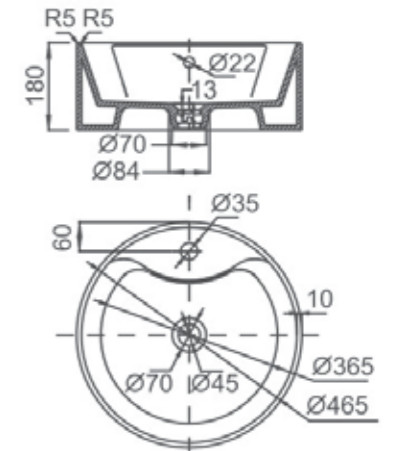

LS-520-ZA-0A

Smart cover
Size: 505x438x173mm

LETA
Keramik

WASH BASINS

new light
LIGHT AND ELEGANT

LW-126-LU-0A

Under the basin
 Size: 475x390x200mm

LW-127-LU-0A

Under the basin
 Size: 505x420x200mm

LW-128-LU-0A

Under the basin
 Size: 560x410x200mm

LW-131-LU-0A

Under the basin
 Size: 580x400x190mm

LW-118-LT-0A

Table basin
Size: 470x360x140mm
400x400x150mm

LW-120-LT-0A

Table basin
Size: 465x465x180mm

LW-130-LT-0A

Table basin
Size: 400x400x150mm

LW-109-LS-0A

Semi-Table basin
Size: 465x465x180mm

LW-121-LT-0A

Table basin
Size: 400x400x150mm

LW-101-LS-0A