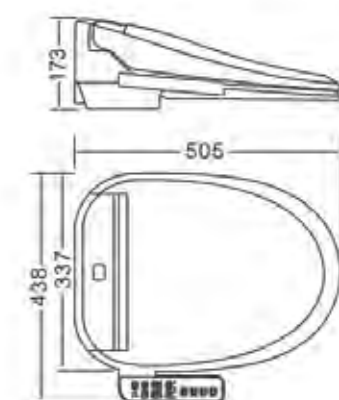

LS-520-ZA-0A

Smart cover
Size: 505x438x173mm