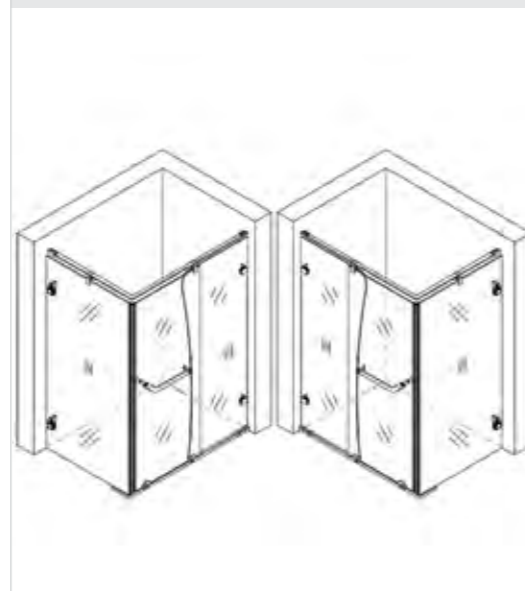

LR-7702-LS-AV

Two solid two live (square)
Size: 900x900x2000mm & 1000x1000x2000mm
Thickness: 8mm / 10mm
Color: Light, drawing
Glass: White glass, gray glass
Main material: 304 stainless steel
Optional: Can be done without calibration