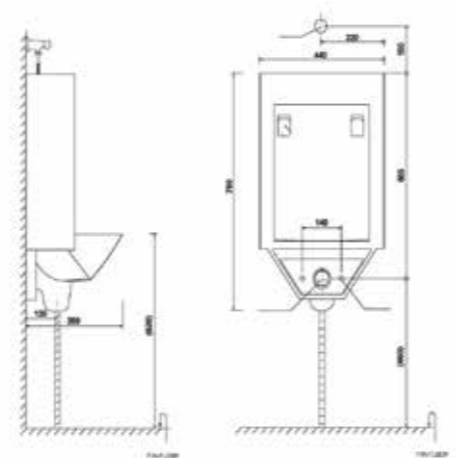

LW-903-LW-0A

Wall Hung/Wall-mounted toilet

| | |
|-----------------|-----------------|
| Size: | 505x360x380mm |
| Seat height: | 380mm |
| Flush type: | Washed down |
| Water use: | 6L |
| Bowl shape: | Elongated front |
| Water pressure: | 0.05-0.7Mpa |
| Toilet type: | Wall type |
| Cover plate: | PP cover |

The driving force behind the design was to create an object that complements and don't clutter the bathroom environment.

LU-632-LA-0A

Urinal series
Size: 325x365x970mm
Water way: On / After
Drainage method: Ground row

LU-685-LN-0A

Urinal series
Size: 350x315x680mm
Water way: On the water
Drainage method: Wall row

LU-630-LA-0A

Urinal series
Size: 440x360x780mm
Water way: On the water
Drainage method: Wall row

LU-631-LA-0A