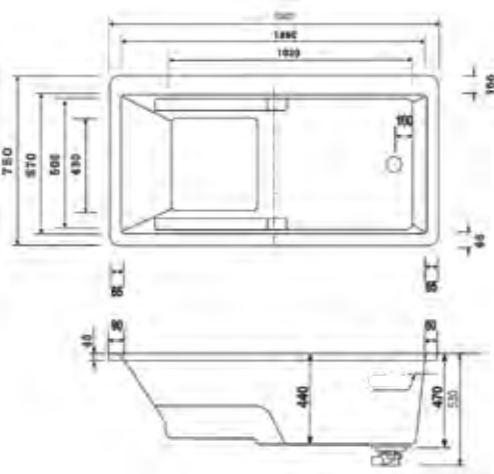

Color: White

LB-221-LP-0A

Rhode series of embedded cylinder

Size: 1500x750x530mm

Acrylic drop in Bathtub

Color: White

LB-211-LP-0A

Full circle with embedded jacuzzi