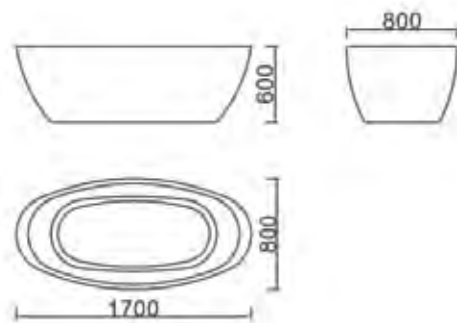

LETA
Keramik

BATHTUBS

LB-00185-LS-0A

Seamless docking cylinder
 Size: 1700x800x600 mm
 Acrylic drop in Bathtub
 Color: White

LB-00170-LS-0A

Seamless docking cylinder
 Size: 1500x780x600 mm
 Acrylic drop in Bathtub
 Color: White

LB-00185-LS-0A

Seamless docking cylinder
 Size: 1700x800x720 mm
 Acrylic drop in Bathtub
 Color: White

Glamour and elegance style

Presenting vogue style, freedom, high fashion and 360-degree beauty, free standing bathtub bring exceptional bathing experience to you.