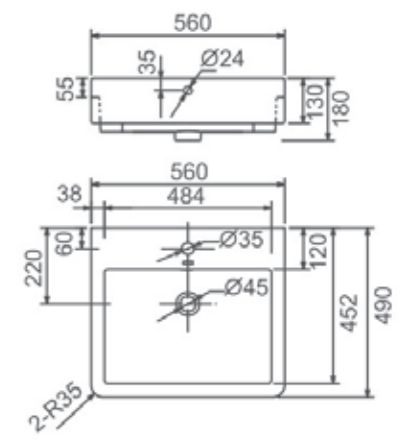

Under the basin
 Size: 505x420x200mm

LW-128-LU-0A

Under the basin
 Size: 560x410x200mm

LW-131-LU-0A

Under the basin
 Size: 580x400x190mm

LW-118-LT-0A

Table basin
Size: 470x360x140mm
400x400x150mm

LW-120-LT-0A

Table basin
Size: 465x465x180mm

LW-130-LT-0A

Table basin
Size: 400x400x150mm

LW-109-LS-0A

Semi-Table basin
Size: 465x465x180mm

LW-121-LT-0A

Table basin
Size: 400x400x150mm

LW-101-LS-0A

Semi-Table basin
Size: 560x490x180mm

LW-119-LT-0A

Table basin
Size: 620x440x182mm

LW-129-LD-0A

Standing basin
Size: 160x150x680mm
525x440x180mm

LETA
Keramik

FAUCETS

Basin Faucet