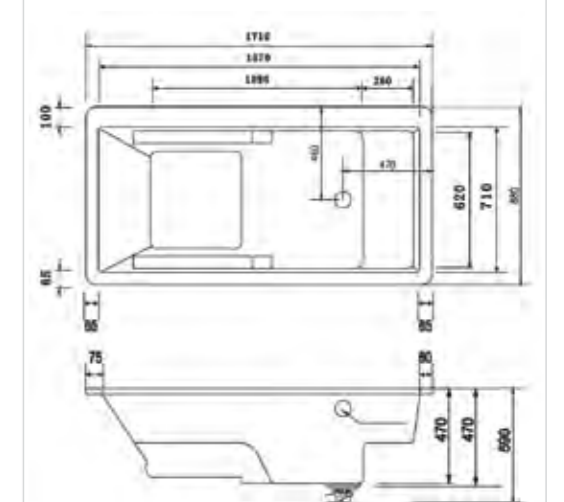

Bathtub with Panels

LB-389-LM-0A

Rhodes series triangular skirt cylinder
Size: 1500x1500x620 mm
Acrylic drop in Bathtub
Color: White
Optional: left and right direction massage cylinder

LB-225-LP-0A

Rhode series of embedded cylinder
Size: Ø 1500x550mm
Acrylic drop in Bathtub
Color: White

LB-210-LP-0A

Rhode series of embedded cylinder
Size: 1710x880x570mm
Acrylic drop in Bathtub
Color: White