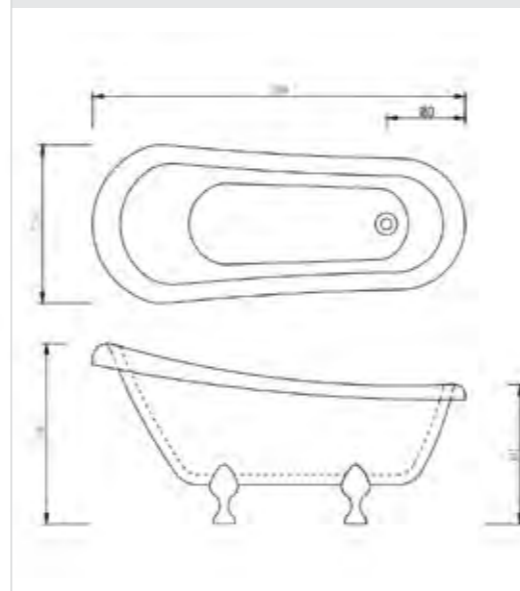

LETA
Keramik

BATHTUBS

LB-00185-LS-0A

Seamless docking cylinder
 Size: 1700x800x600 mm
 Acrylic drop in Bathtub
 Color: White

LB-00170-LS-0A

Seamless docking cylinder
 Size: 1500x780x600 mm
 Acrylic drop in Bathtub
 Color: White

LB-00185-LS-0A

Seamless docking cylinder
 Size: 1700x800x720 mm
 Acrylic drop in Bathtub
 Color: White

Glamour and elegance style

Presenting vogue style, freedom, high fashion and 360-degree beauty, free standing bathtub bring exceptional bathing experience to you.

LB-00120-LC-0A

Classical cylinder
 Size: 1580x750x710 mm
 Acrylic drop in Bathtub
 Color: White
 Optional: Golden feet, silver feet

LB-00160-LC-1A

Classical cylinder
 Size: 1580x750x710 mm
 Acrylic drop in Bathtub
 Color: Black + White
 Optional: Golden feet, silver feet

LB-00112-LC-0A

Classical cylinder
 Size: 1580x770x770 mm
 1720x750x780mm
 Acrylic drop in Bathtub
 Color: White
 Optional: Golden feet, silver feet

LB-00162-LC-2A

Classical cylinder
 Size: 1580x770x770 mm
 1720x750x780mm
 Acrylic drop in Bathtub
 Color: White
 Optional: Golden feet, silver feet