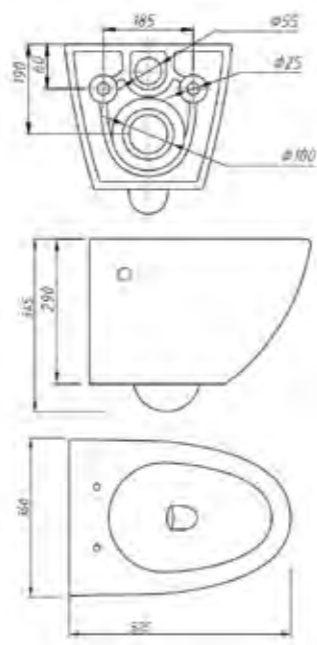

LW-891-L1-0A

One-piece toilet

Size: 720x366x720mm
 Rough-in: 300 / 400mm
 Seat height: 400mm
 Flush type: Jet Siphon
 Water use: 3L / 6L (Dual Flush)
 Bowl shape: Elongated front
 Water pressure: 0.05-0.7Mpa
 Cover plate: PP cover

LW-831-LW-0A

Wall Hung/Wall-mounted toilet

| | |
|-----------------|---------------|
| Size: | 555x365x350mm |
| Rough-in: | 180mm |
| Seat height: | 380mm |
| Flush type: | Washed down |
| Water use: | 6L |
| Bowl shape: | D-shape |
| Water pressure: | 0.05-0.7Mpa |
| Cover plate: | PP cover |

LW-901-LW-0A

Wall Hung/Wall-mounted toilet

| | |
|-----------------|----------------------|
| Size: | 525x360x345mm |
| Seat height: | 380mm |
| Flush type: | Washed down |
| Water use: | 3L / 6L (Dual Flush) |
| Bowl shape: | D-shape |
| Water pressure: | 0.05-0.7Mpa |
| Toilet type: | Wall type |
| Cover plate: | PP cover |