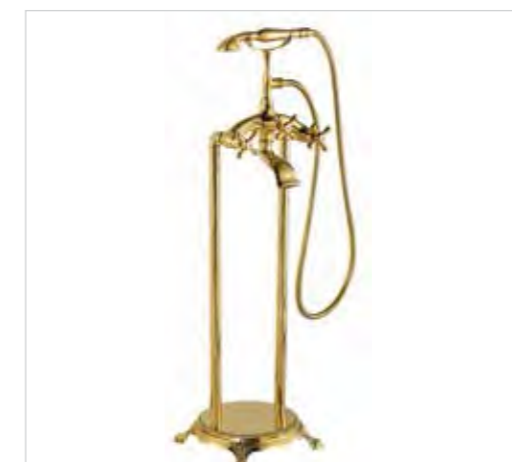

LF-2037-LB-0A

Single basin faucet

LF-1046-LB-0A

Single basin faucet

LF-1067-LB-0B

Single basin faucet

LF-1531-LB-0A

Single basin faucet

LF-1532-LB-0A

Single basin faucet

LF-2021-LB-0A

Double basin faucet

LF-8021-LB-0A

Double basin faucet

LF-2028-LB-0B

Double basin faucet

Bathtub Faucet

LF-6001-LT-0A

Bathtub mixer

LF-6002-LT-1A

Floor standing bathtub mixer

LF-6005-LT-0A

Floor standing bathtub mixer

LF-5002-LT-0A