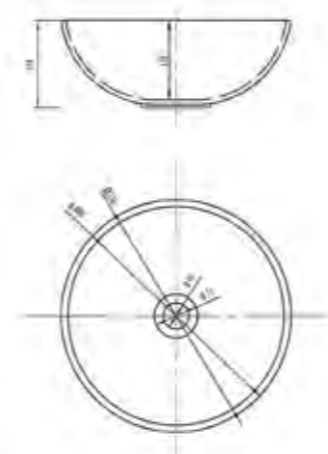

Under the basin
 Size: 505x420x200mm

LW-128-LU-0A

Under the basin
 Size: 560x410x200mm

LW-131-LU-0A

Under the basin
 Size: 580x400x190mm

LW-118-LT-0A

Table basin
Size: 470x360x140mm
400x400x150mm

LW-120-LT-0A

Table basin
Size: 465x465x180mm

LW-130-LT-0A

Table basin
Size: 400x400x150mm

LW-109-LS-0A

Semi-Table basin
Size: 465x465x180mm

LW-121-LT-0A

Table basin
Size: 400x400x150mm

LW-101-LS-0A