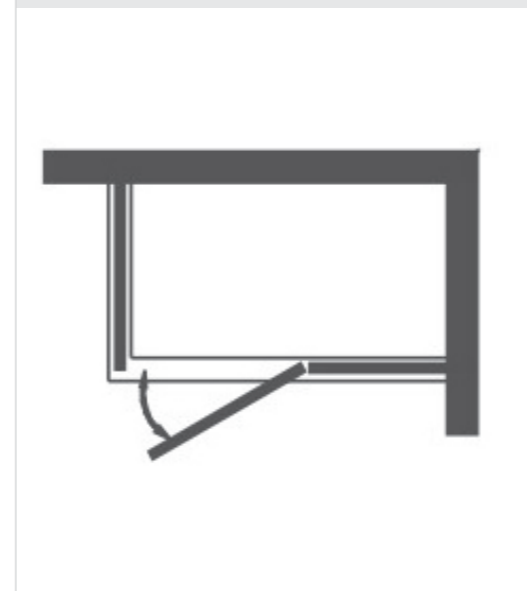

LR-8783-LS-SE

Two solid live (screen)
Size: (1200 ~ 1800) x 2000mm
Thickness: 8mm / 10mm
Color: Light, drawing
Glass: White glass, gray glass
Main material: 304 stainless steel
Optional: Can be done without calibration

LR-8782-LS-SE

A solid live (screen)
Size: (850 ~ 1400) x 2000mm
Thickness: 8mm / 10mm
Color: Light, drawing
Glass: White glass, gray glass
Main material: 304 stainless steel
Optional: Can be done without calibration

LR-8581-LS-SE

Two solid live (diamond type)
Size: 900x900x2000mm & 1000x1000x2000mm
Thickness: 8mm / 10mm
Color: Light, drawing
Glass: White glass, gray glass
Main material: 304 stainless steel
Optional: Can be done without calibration

LR-8481-LS-SE

Two solid a live (square)
Size: 900x1200x2000mm
Thickness: 8mm / 10mm
Color: Light, drawing
Glass: White glass, gray glass
Main material: 304 stainless steel
Optional: Can be done without calibration