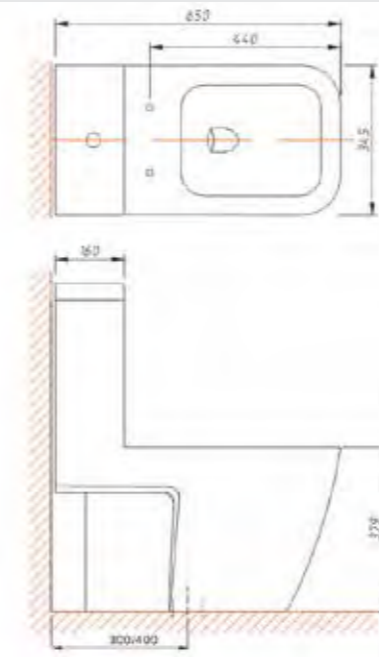

LT-803-L1-0A

One-piece toilet

| | |
|-----------------|---------------------|
| Size: | 745x410x774mm |
| Rough-in: | 300 / 400mm |
| Seat height: | 385mm |
| Flush type: | Jet Siphon |
| Water use: | 3L / 6L (Dual Flus) |
| Bowl shape: | Elongated front |
| Water pressure: | 0.05-0.7Mpa |
| Cover plate: | PP cover |

LT-808-L1-0A

One-piece toilet

| | |
|-----------------|-----------------|
| Size: | 750x430x770mm |
| Rough-in: | 300 / 400mm |
| Seat height: | 385mm |
| Flush type: | Jet Siphon |
| Water use: | 5L (single) |
| Bowl shape: | Elongated front |
| Water pressure: | 0.05-0.7Mpa |
| Cover plate: | PP cover |

LT-805-L1-0A

One-piece toilet

| | |
|-----------------|----------------------|
| Size: | 770x347x665mm |
| Rough-in: | 300 / 400mm |
| Seat height: | 380mm |
| Flush type: | Jet Siphon |
| Water use: | 3L / 6L (Dual Flush) |
| Bowl shape: | Elongated front |
| Water pressure: | 0.05-0.7Mpa |
| Cover plate: | PP cover |