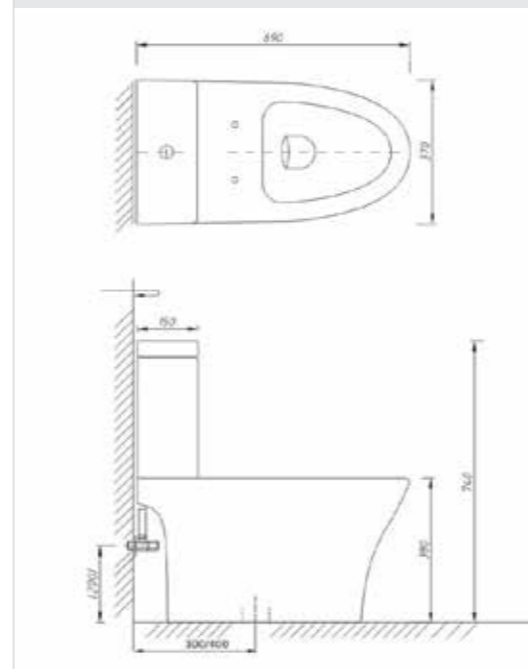

LW-853-L1-0A

One-piece toilet

Size: 690x370x690mm
 Rough-in: 300 / 400mm
 Seat height: 380mm
 Flush type: Jet Siphon
 Water use: 3L / 6L (Dual Flus)
 Bowl shape: Elongated front
 Water pressure: 0.05-0.7Mpa
 Cover plate: PP cover

LW-860-L1-0B

One-piece toilet

Size: 680x365x745mm
 Rough-in: 300 / 400mm
 Seat height: 385mm
 Flush type: Jet Siphon
 Water use: 3L / 6L (Dual Flush)
 Bowl shape: Elongated front
 Water pressure: 0.05-0.7Mpa
 Cover plate: PP cover

LW-866-L1-0A

One-piece toilet

Size: 700x370x740mm
 Rough-in: 300 / 400mm
 Seat height: 400mm
 Flush type: Jet Siphon
 Water use: 3L / 6L (Dual Flush)
 Bowl shape: Elongated front
 Water pressure: 0.05-0.7Mpa
 Cover plate: PP cover