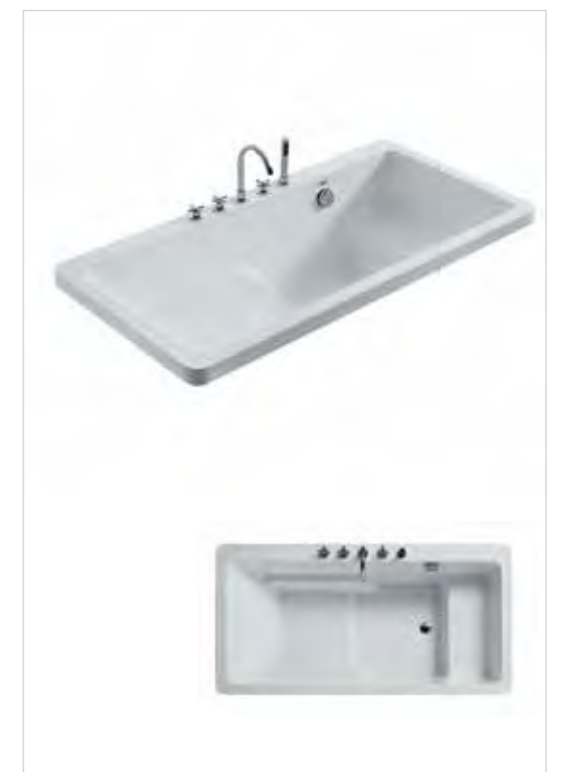

LB-210-LP-0A

Rhode series of embedded cylinder
Size: 1710x880x570mm
Acrylic drop in Bathtub
Color: White