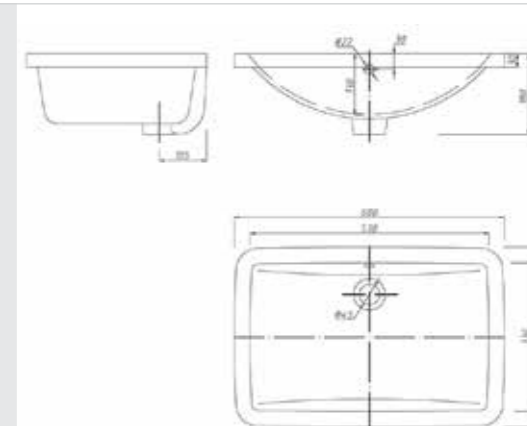

Under the basin
 Size: 505x420x200mm

LW-128-LU-0A

Under the basin
 Size: 560x410x200mm

LW-131-LU-0A

Under the basin
 Size: 580x400x190mm

LW-118-LT-0A

Table basin
Size: 470x360x140mm
400x400x150mm

LW-120-LT-0A

Table basin
Size: 465x465x180mm

LW-130-LT-0A

Table basin
Size: 400x400x150mm

LW-109-LS-0A

Semi-Table basin
Size: 465x465x180mm

LW-121-LT-0A

Table basin
Size: 400x400x150mm

LW-101-LS-0A