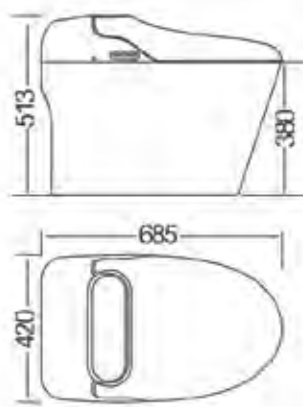

LU-685-LN-0A

Urinal series
Size: 350x315x680mm
Water way: On the water
Drainage method: Wall row

LU-630-LA-0A

Urinal series
Size: 440x360x780mm
Water way: On the water
Drainage method: Wall row

LU-631-LA-0A

Urinal series
Size: 440x350x810mm
Water way: After the water
Drainage method: Wall row

LS-520-ZA-0A

Smart toilet
Size: 755x418x625mm

LS-530-ZA-0A

Smart toilet
Size: 725x420x630mm

LS-735-ZA-0A

Smart toilet
Size: 685x420x513mm

LS-520-ZA-0A

Smart cover
Size: 505x438x173mm

LETA
Keramik

WASH BASINS

new light
LIGHT AND ELEGANT

LW-126-LU-0A

Under the basin
 Size: 475x390x200mm

LW-127-LU-0A

Under the basin
 Size: 505x420x200mm

LW-128-LU-0A

Under the basin
 Size: 560x410x200mm

LW-131-LU-0A

Under the basin
 Size: 580x400x190mm

LW-118-LT-0A

Table basin
Size: 470x360x140mm
400x400x150mm

LW-120-LT-0A