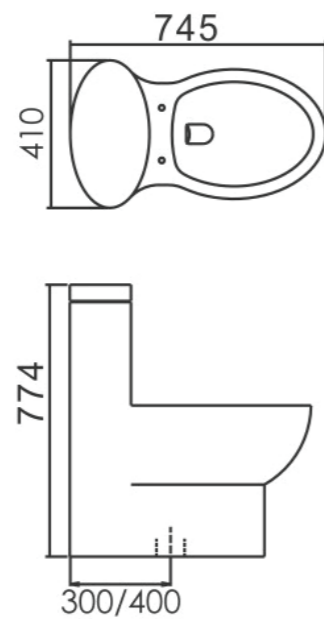

Rhodes series triangular skirt cylinder
 Size: 1500x1500x620 mm
 Acrylic drop in Bathtub
 Color: White
 Optional: left and right direction massage cylinder

LB-225-LP-0A

Rhode series of embedded cylinder
 Size: Ø 1500x550mm
 Acrylic drop in Bathtub
 Color: White

Size: Ø1500x740mm

Acrylic drop in Bathtub

Color: White

beautifully
SHAPED
FREE STANDING BATHTUB

LETA
Keramik

CERAMICS SERIES

BATHROOM
SUITES

KOUPELNY
APARTMÁ

modern

ELEGANCE

ONE PIECE CLOSET

LT-802-L1-0A

One-piece toilet

| | |
|-----------------|-----------------|
| Size: | 730x420x780mm |
| Rough-in: | 300 / 400mm |
| Seat height: | 400mm |
| Flush type: | Jet Siphon |
| Water use: | 5L (single) |
| Bowl shape: | Elongated front |
| Water pressure: | 0.05-0.7Mpa |
| Cover plate: | PP cover |

LT-803-L1-0A

One-piece toilet

| | |
|-----------------|---------------------|
| Size: | 745x410x774mm |
| Rough-in: | 300 / 400mm |
| Seat height: | 385mm |
| Flush type: | Jet Siphon |
| Water use: | 3L / 6L (Dual Flus) |
| Bowl shape: | Elongated front |
| Water pressure: | 0.05-0.7Mpa |
| Cover plate: | PP cover |