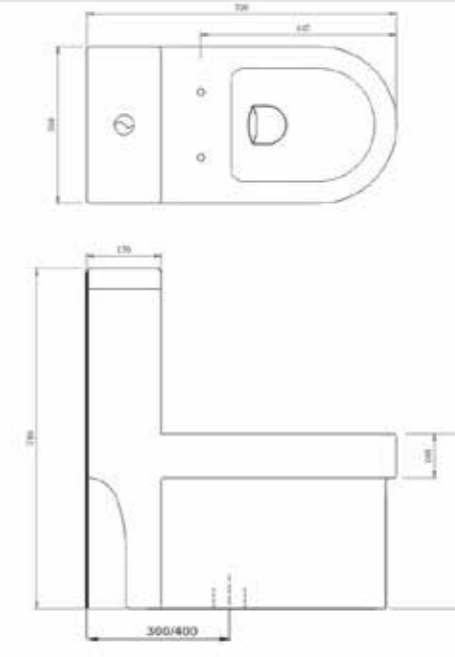

LT-807-L1-0A

One-piece toilet

Size:	720x360x780mm
Rough-in:	300 / 400mm
Seat height:	400mm
Flush type:	Jet Siphon
Water use:	3L / 6L (Dual Flush)
Bowl shape:	Elongated front
Water pressure:	0.05-0.7Mpa
Cover plate:	PP cover