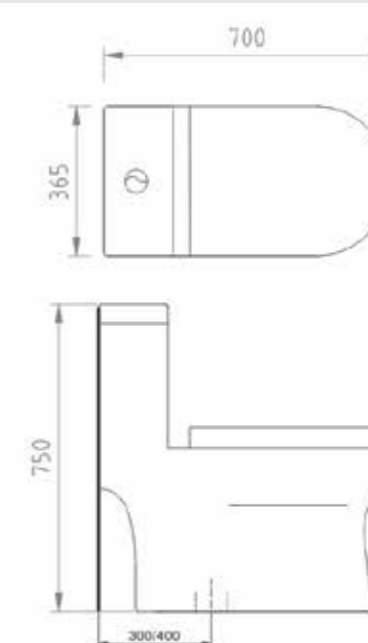

LW-816-L1-0A

One-piece toilet

Size: 695x378x750mm
 Rough-in: 300 / 400mm
 Seat height: 400mm
 Flush type: Jet Siphon
 Water use: 3L / 6L (Dual Flus)
 Bowl shape: Elongated front
 Water pressure: 0.05-0.7Mpa
 Cover plate: PP cover

LW-840-L1-0A

One-piece toilet

Size: 745x490x595mm
 Rough-in: 300 / 400mm
 Seat height: 400mm
 Flush type: Jet Siphon
 Water use: 3L / 6L (Dual Flush)
 Bowl shape: Elongated front
 Water pressure: 0.05-0.7Mpa
 Cover plate: PP cover

LW-841-L1-0A

One-piece toilet

Size: 680x420x695mm
 Rough-in: 300 / 400mm
 Seat height: 400mm
 Flush type: Jet Siphon
 Water use: 3L / 6L (Dual Flush)
 Bowl shape: Elongated front
 Water pressure: 0.05-0.7Mpa
 Cover plate: PP cover

LW-842-L1-0A

One-piece toilet

Size: 700x365x750mm
 Rough-in: 300 / 400mm
 Seat height: 380mm
 Flush type: Jet Siphon
 Water use: 3L / 6L (Dual Flush)
 Bowl shape: Elongated front
 Water pressure: 0.05-0.7Mpa
 Cover plate: PP cover