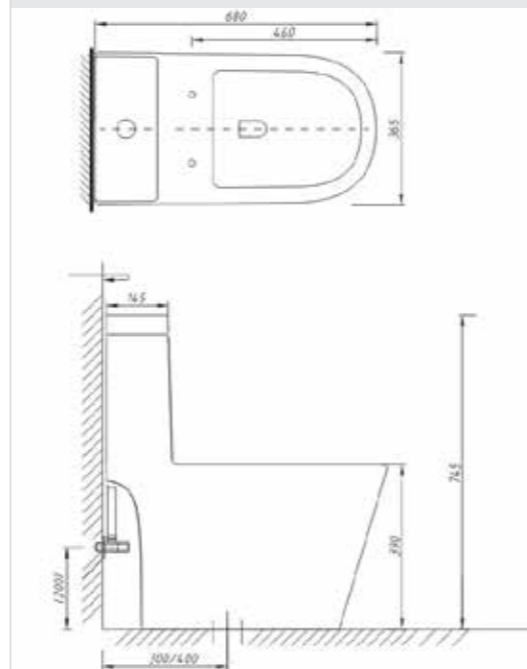

LB-385-LM-0A

Massage series skirt cylinder

Size: 1500x780x600mm

1600x780x600mm

1700x780x600mm

Acrylic drop in Bathtub

Color: White

Optional: left and right direction / massage cylinder

LW-848-L1-OB

One-piece toilet

Size: 630x355x745mm
 Rough-in: 300 / 400mm
 Seat height: 390mm
 Flush type: Jet Siphon
 Water use: 3L / 6L (Dual Flush)
 Bowl shape: Elongated front
 Water pressure: 0.05-0.7Mpa
 Cover plate: PP cover

LW-853-L1-0A

One-piece toilet

Size: 690x370x690mm
 Rough-in: 300 / 400mm
 Seat height: 380mm
 Flush type: Jet Siphon
 Water use: 3L / 6L (Dual Flus)
 Bowl shape: Elongated front
 Water pressure: 0.05-0.7Mpa
 Cover plate: PP cover

LW-860-L1-0B

One-piece toilet

Size: 680x365x745mm
 Rough-in: 300 / 400mm
 Seat height: 385mm
 Flush type: Jet Siphon
 Water use: 3L / 6L (Dual Flush)
 Bowl shape: Elongated front
 Water pressure: 0.05-0.7Mpa
 Cover plate: PP cover