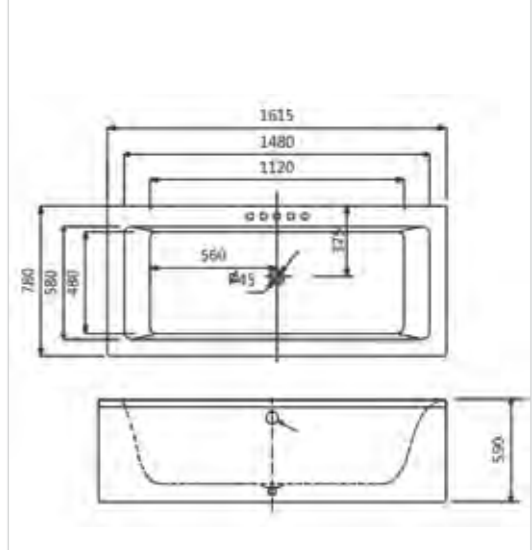

LB-307-LM-0A

Skirt cylinder

Size: 1610x760x590mm

Acrylic drop in Bathtub

Color: White

Optional: left and right direction / massage cylinder

Bathtub with Panels

LB-389-LM-0A

Rhodes series triangular skirt cylinder
 Size: 1500x1500x620 mm
 Acrylic drop in Bathtub
 Color: White
 Optional: left and right direction massage cylinder

LB-225-LP-0A

Rhode series of embedded cylinder
 Size: Ø 1500x550mm
 Acrylic drop in Bathtub
 Color: White