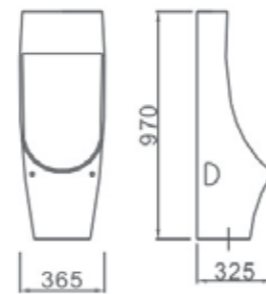

LU-632-LA-0A

Urinal series
Size: 325x365x970mm
Water way: On / After
Drainage method: Ground row