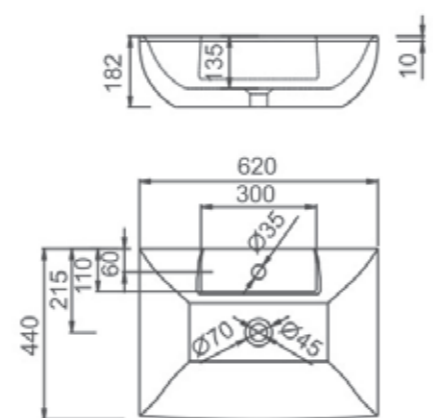

Under the basin
 Size: 505x420x200mm

LW-128-LU-0A

Under the basin
 Size: 560x410x200mm

LW-131-LU-0A

Under the basin
 Size: 580x400x190mm

LW-118-LT-0A

Table basin
Size: 470x360x140mm
400x400x150mm

LW-120-LT-0A

Table basin
Size: 465x465x180mm

LW-130-LT-0A

Table basin
Size: 400x400x150mm

LW-109-LS-0A

Semi-Table basin
Size: 465x465x180mm

LW-121-LT-0A

Table basin
Size: 400x400x150mm

LW-101-LS-0A

Semi-Table basin
Size: 560x490x180mm

LW-119-LT-0A

Table basin
Size: 620x440x182mm

LW-129-LD-0A

Standing basin
Size: 160x150x680mm
525x440x180mm

LETA
Keramik

FAUCETS

Basin Faucet