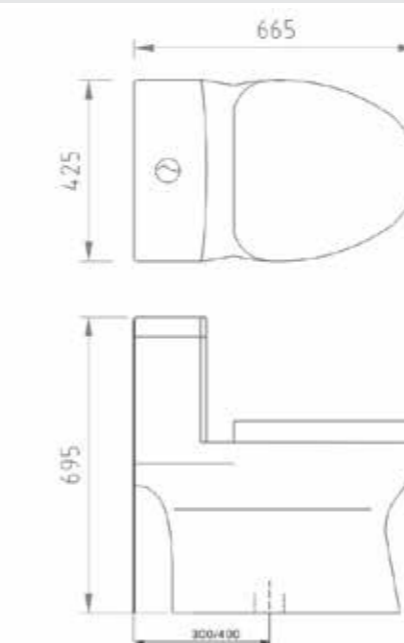

LB-385-LM-0A

Massage series skirt cylinder

Size: 1500x780x600mm

1600x780x600mm

1700x780x600mm

Acrylic drop in Bathtub

Color: White

Optional: left and right direction / massage cylinder

LW-816-L1-0A

One-piece toilet

Size: 695x378x750mm
 Rough-in: 300 / 400mm
 Seat height: 400mm
 Flush type: Jet Siphon
 Water use: 3L / 6L (Dual Flus)
 Bowl shape: Elongated front
 Water pressure: 0.05-0.7Mpa
 Cover plate: PP cover

LW-840-L1-0A

One-piece toilet

Size: 745x490x595mm
 Rough-in: 300 / 400mm
 Seat height: 400mm
 Flush type: Jet Siphon
 Water use: 3L / 6L (Dual Flush)
 Bowl shape: Elongated front
 Water pressure: 0.05-0.7Mpa
 Cover plate: PP cover

LW-841-L1-0A

One-piece toilet

Size: 680x420x695mm
 Rough-in: 300 / 400mm
 Seat height: 400mm
 Flush type: Jet Siphon
 Water use: 3L / 6L (Dual Flush)
 Bowl shape: Elongated front
 Water pressure: 0.05-0.7Mpa
 Cover plate: PP cover