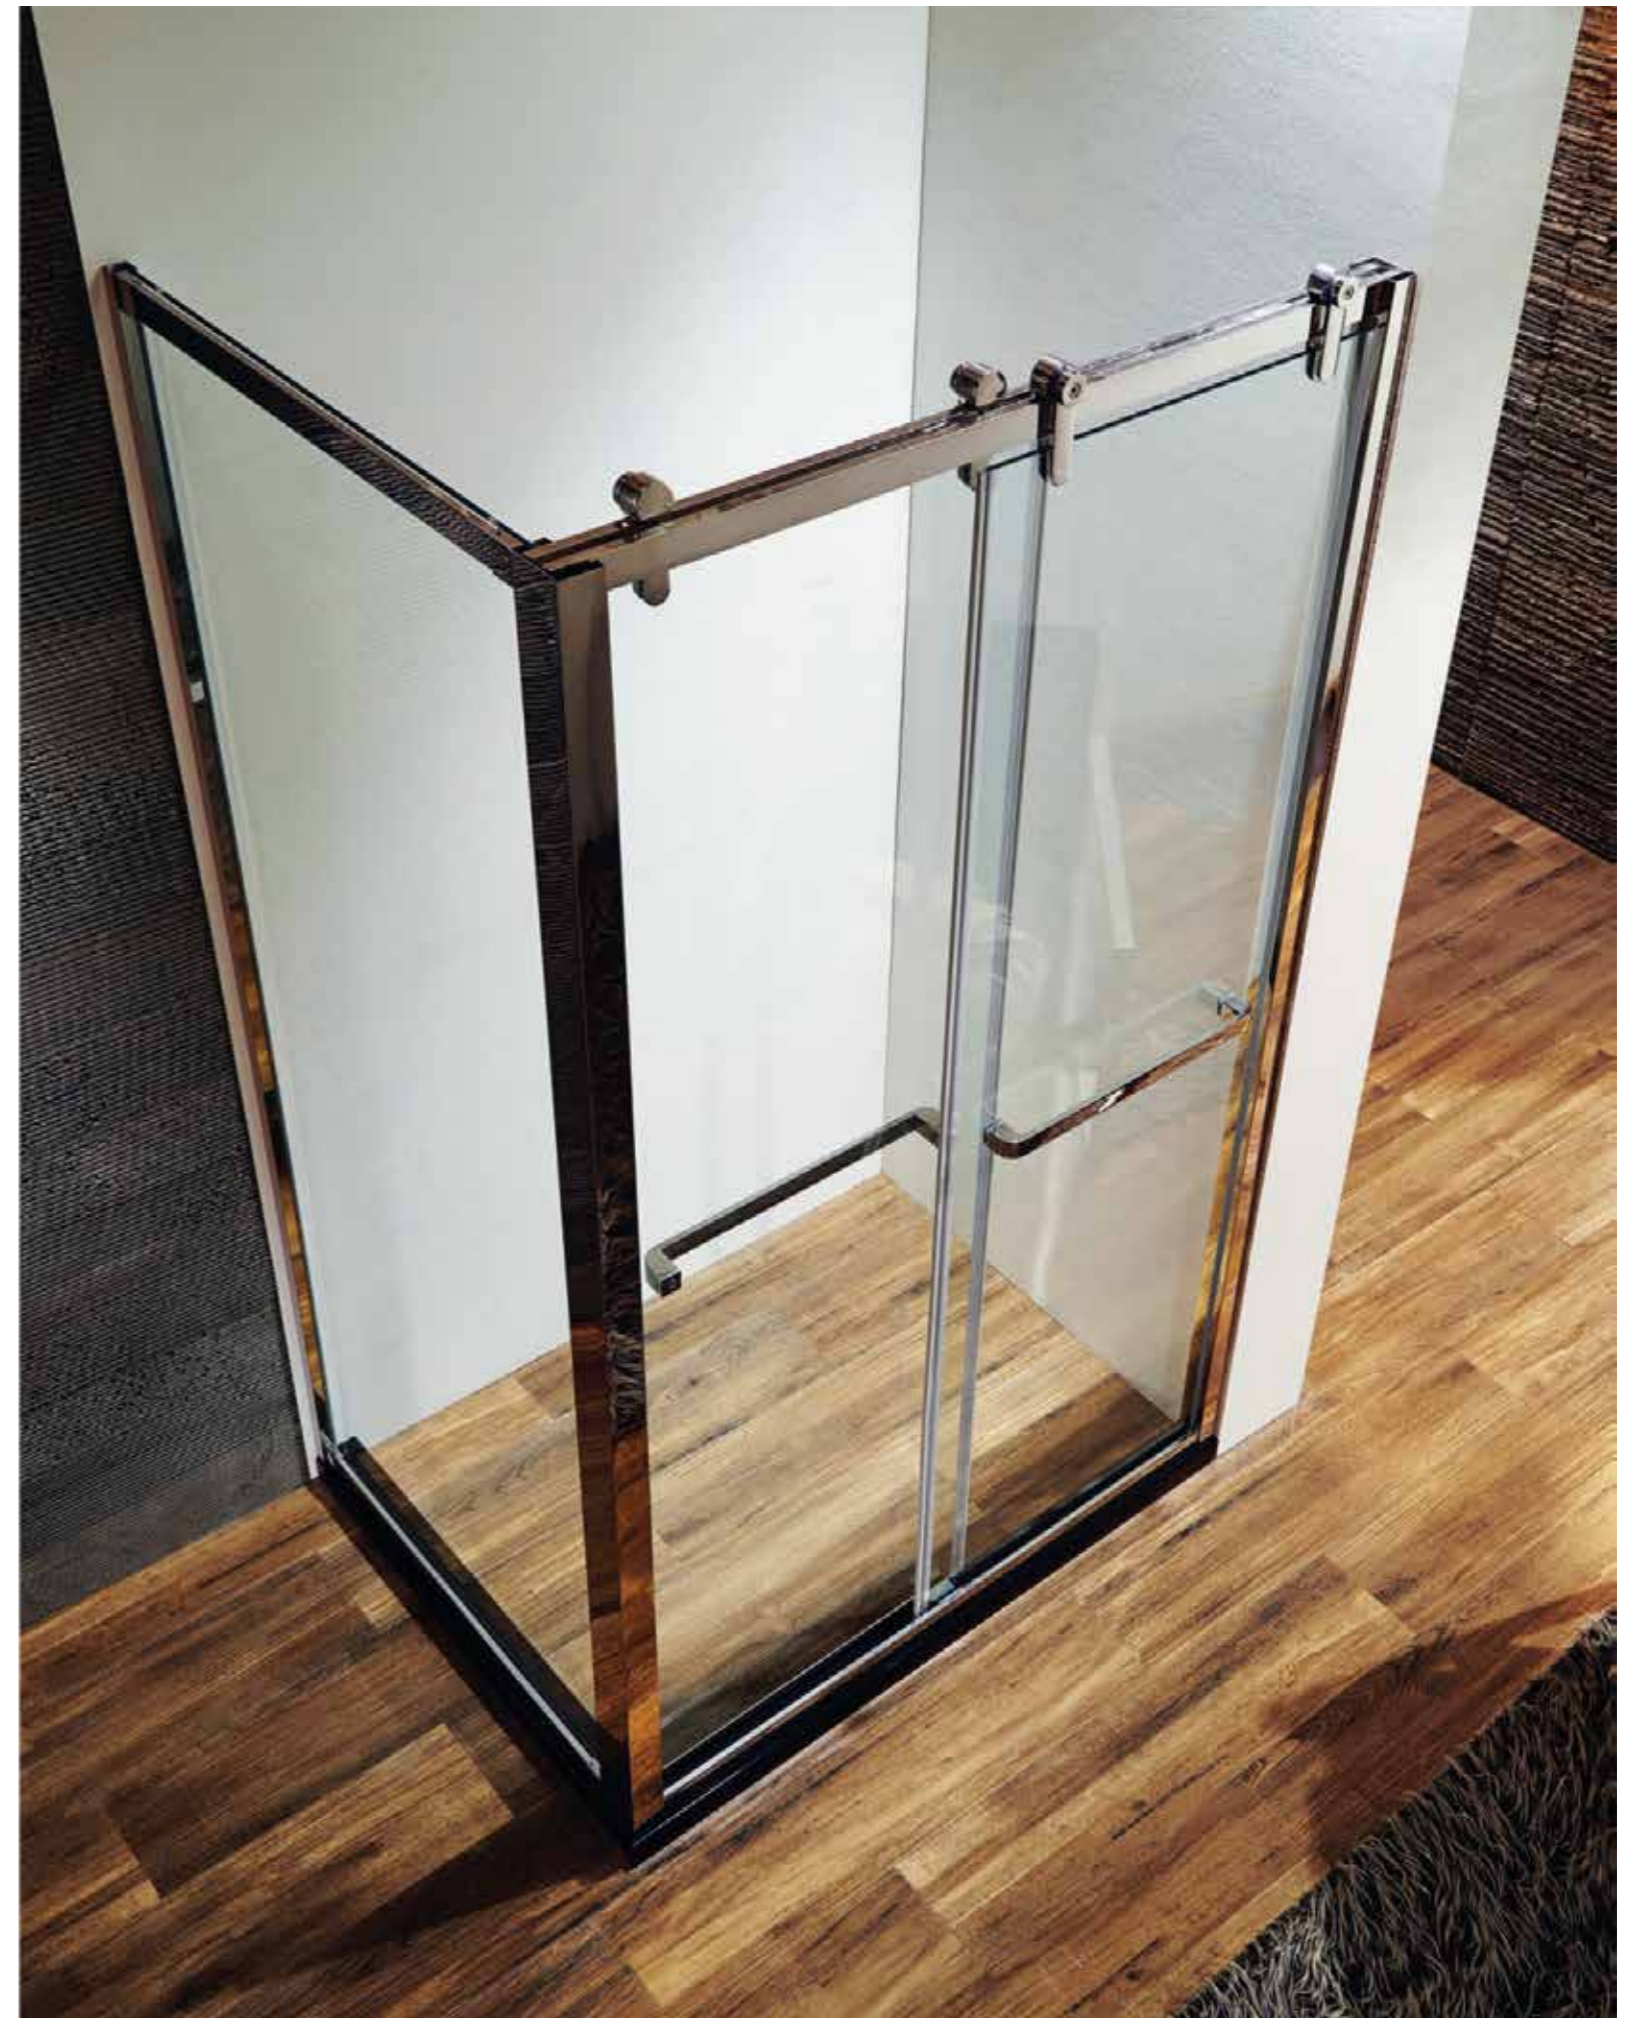

Shower Series

COMFORT AND CONVENIENCE

Its advanced sci-tech brings you casual comfort and convenience. Depending on ergonomic principle and fashionable vision, it will give an experience of closing to water beyond imagination whenever you use it.