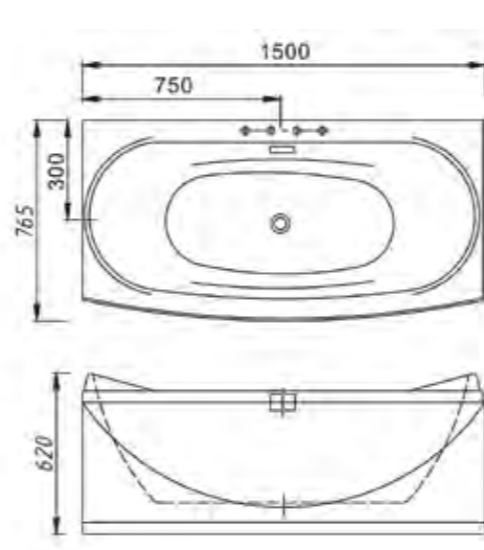

1720x800x630mm (LB-00127)

Acrylic drop in Bathtub

Color: White

LB-150-LI-0A

Independent cylinder

Size: 1360x750x620mm

Acrylic drop in Bathtub

Color: White

LB-385-LM-0A

Massage series skirt cylinder

Size: 1500x780x600mm

1600x780x600mm

1700x780x600mm

Acrylic drop in Bathtub

Color: White

Optional: left and right direction / massage cylinder

LB-318-LM-0A

Massage series skirt cylinder

Size: 1530x820x620mm

1630x820x620mm

1730x820x620mm

Acrylic drop in Bathtub

Color: White

Optional: left and right direction / massage cylinder