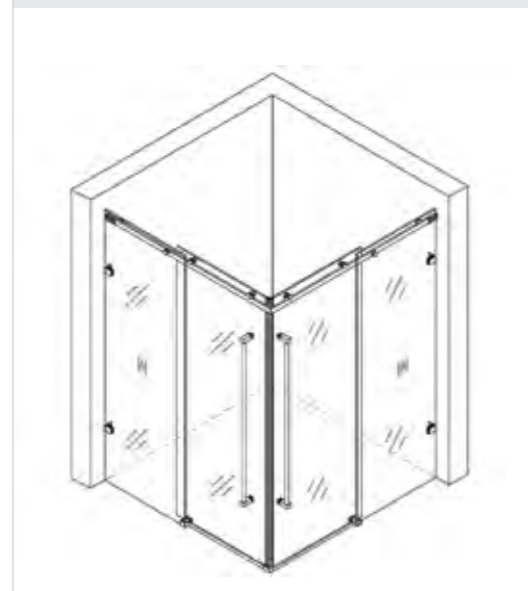

LR-6381-LS-FL

Two solid two live (square)

Size: 900x900x2000mm & 1000x1000x2000mm

Thickness: 8mm / 10mm

Color: Light, drawing

Glass: White glass, gray glass

Main material: 304 stainless steel

Optional: Can be done without calibration