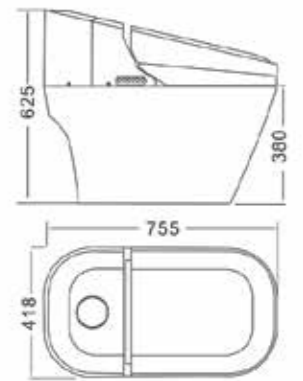

LB-385-LM-0A

Massage series skirt cylinder

Size: 1500x780x600mm

1600x780x600mm

1700x780x600mm

Acrylic drop in Bathtub

Color: White

Optional: left and right direction / massage cylinder

LB-318-LM-0A

Massage series skirt cylinder

Size: 1530x820x620mm

1630x820x620mm

1730x820x620mm

Acrylic drop in Bathtub

Color: White

Optional: left and right direction / massage cylinder

LU-685-LN-0A

Urinal series
Size: 350x315x680mm
Water way: On the water
Drainage method: Wall row

LU-630-LA-0A

Urinal series
Size: 440x360x780mm
Water way: On the water
Drainage method: Wall row

LU-631-LA-0A

Urinal series
Size: 440x350x810mm
Water way: After the water
Drainage method: Wall row

LS-520-ZA-0A

Smart toilet
Size: 755x418x625mm

LS-530-ZA-0A

Smart toilet
Size: 725x420x630mm

LS-735-ZA-0A

Smart toilet
Size: 685x420x513mm