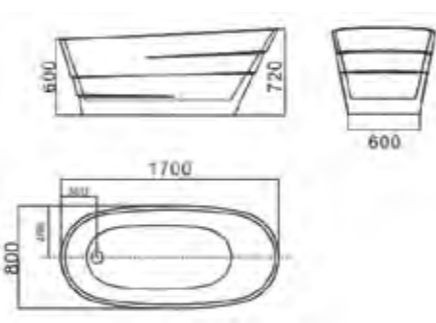

LETA
Keramik

BATHTUBS

LB-00185-LS-0A

Seamless docking cylinder
 Size: 1700x800x600 mm
 Acrylic drop in Bathtub
 Color: White

LB-00170-LS-0A

Seamless docking cylinder
 Size: 1500x780x600 mm
 Acrylic drop in Bathtub
 Color: White

LB-00185-LS-0A

Seamless docking cylinder
 Size: 1700x800x720 mm
 Acrylic drop in Bathtub
 Color: White

Glamour and elegance style

Presenting vogue style, freedom, high fashion and 360-degree beauty, free standing bathtub bring exceptional bathing experience to you.